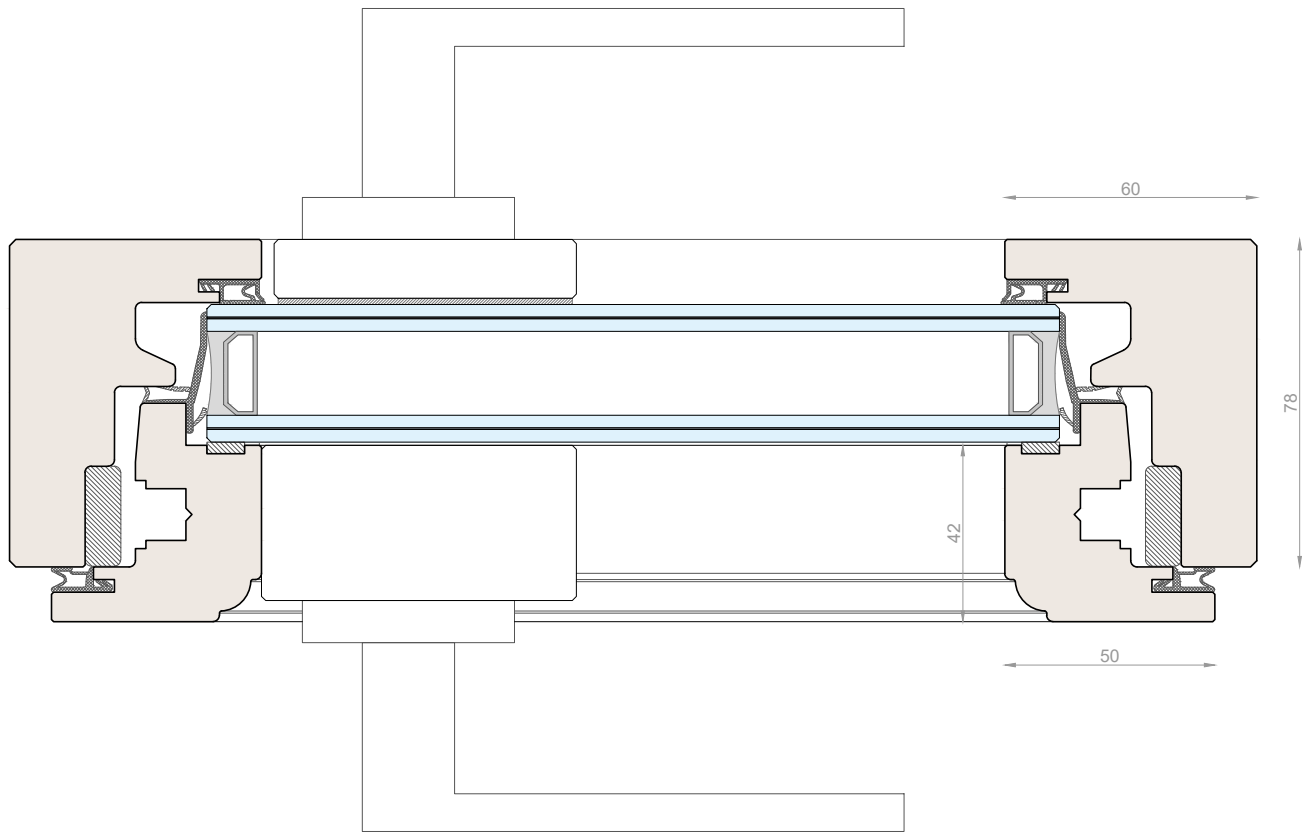

SKYLINE CLASSIC

- collection -

CARMINATI
TAILOR-MADE WINDOWS

The background of the entire image is a close-up, high-resolution photograph of a wood surface. The wood grain is oriented diagonally, running from the top-left towards the bottom-right. The color palette is a range of natural wood tones, from light tan and beige to deep, rich browns and near-black shadows, creating a complex, organic texture.

WOOD

- finish -

TECHNICAL DETAILS

SKYLINE MINIMAL FRAMES 78 Classic

Window 1sash/2sashes
double glazing, concealed hinges

SKYLINE MINIMAL FRAMES 78 *Classic*

Entrance Door 1sash
double glazing, concealed hinges

SKYLINE MINIMAL FRAMES 92 *Classic*

Window 1sash/2sashes
triple glazing, concealed hinges

SKYLINE MINIMAL FRAMES 92 *Classic*

Entrance Door 1sash
triple glazing, concealed hinges

SKYLINE MINIMAL FRAMES 92 *Classic*
 Window 1sash/2sashes
 double glazing, crosspieces, concealed hinges

SKYLINE MINIMAL FRAMES 92 *Classic*
 Entrance Door 1sash
 double glazing, crosspieces, concealed hinges

SKYLINE MINIMAL FRAMES 110 *Classic*

Window 1sash/2sashes
triple glazing, crosspieces, concealed hinges