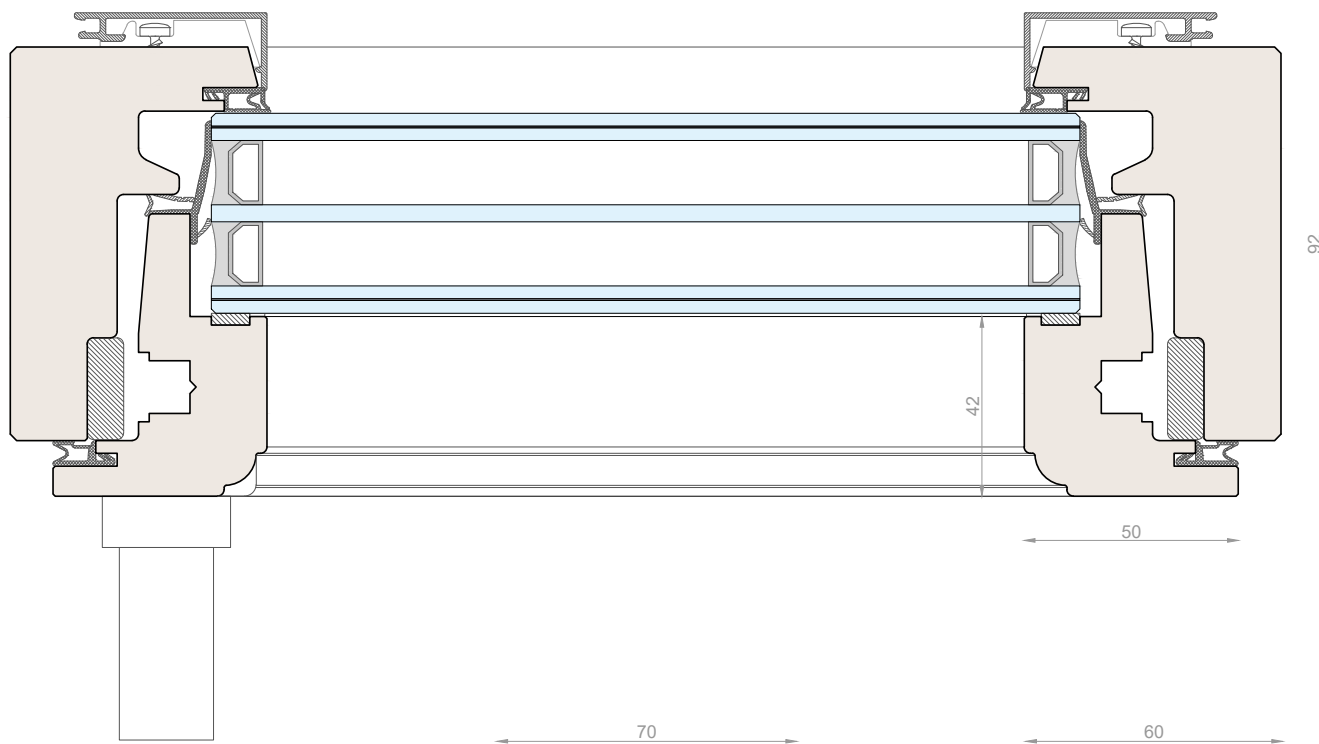

SKYLINE MINIMAL FRAMES 92 *Classic*

Window 1sash/2sashes
triple glazing, concealed hinges