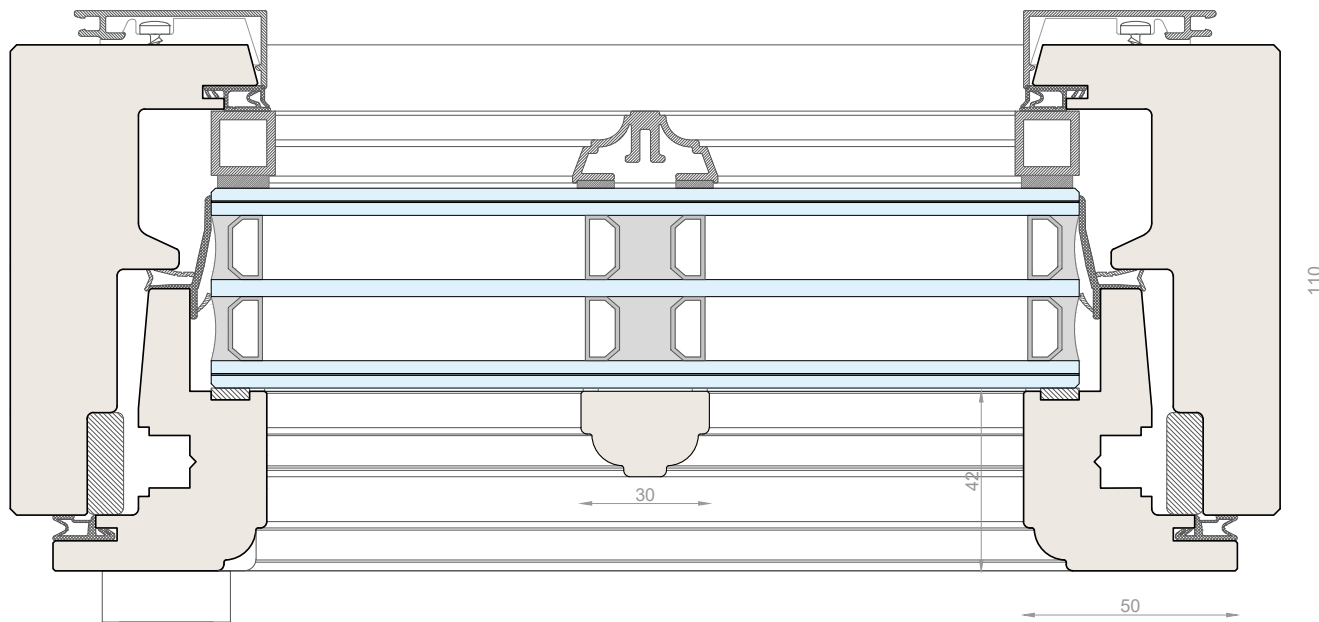

SKYLINE MINIMAL FRAMES 110 *Classic*

Window 1sash/2sashes

triple glazing, crosspieces, concealed hinges