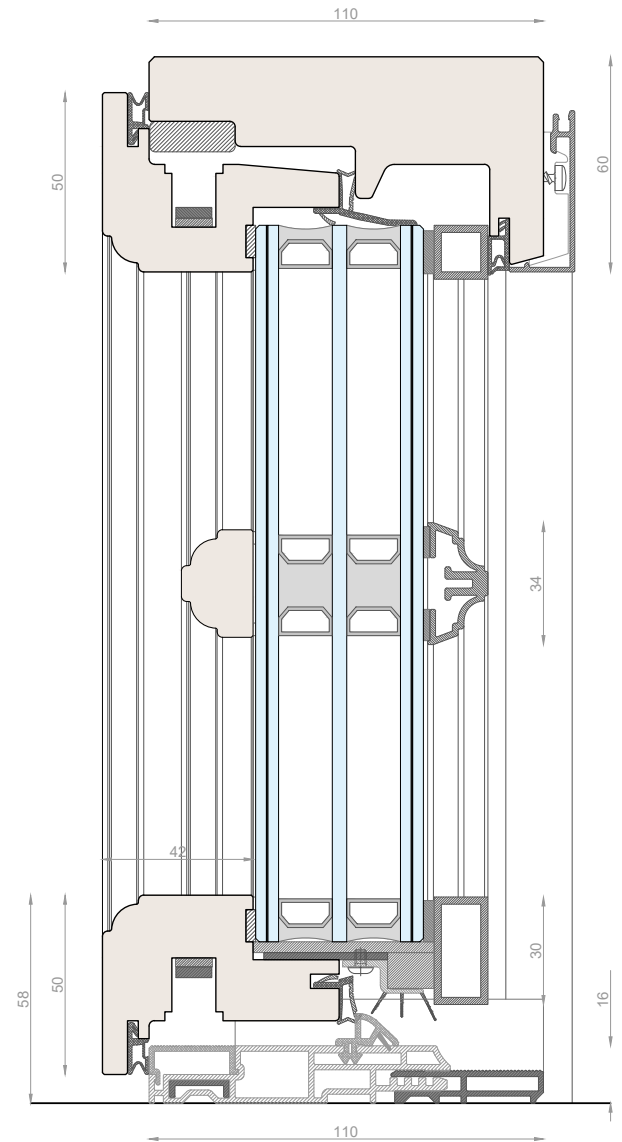

SKYLINE MINIMAL FRAMES 110 *Classic*

Entrance Door 1sash

triple glazing, crosspieces, concealed hinges

ALUMINIUM

- external cladding -

TECHNICAL DETAILS

SKYLINE MINIMAL FRAMES 78 Classic

Window 1sash/2sashes

SKYLINE MINIMAL FRAMES 92 *Classic*

Entrance Door 1sash
triple glazing, concealed hinges

SKYLINE MINIMAL FRAMES 92 *Classic*
 Window 1sash/2sashes
 double glazing, crosspieces, concealed hinges

SKYLINE MINIMAL FRAMES 92 *Classic*

Entrance Door 1sash

double glazing, crosspieces, concealed hinges

SKYLINE MINIMAL FRAMES 110 *Classic*

Window 1sash/2sashes

triple glazing, crosspieces, concealed hinges

SKYLINE MINIMAL FRAMES 110 *Classic*