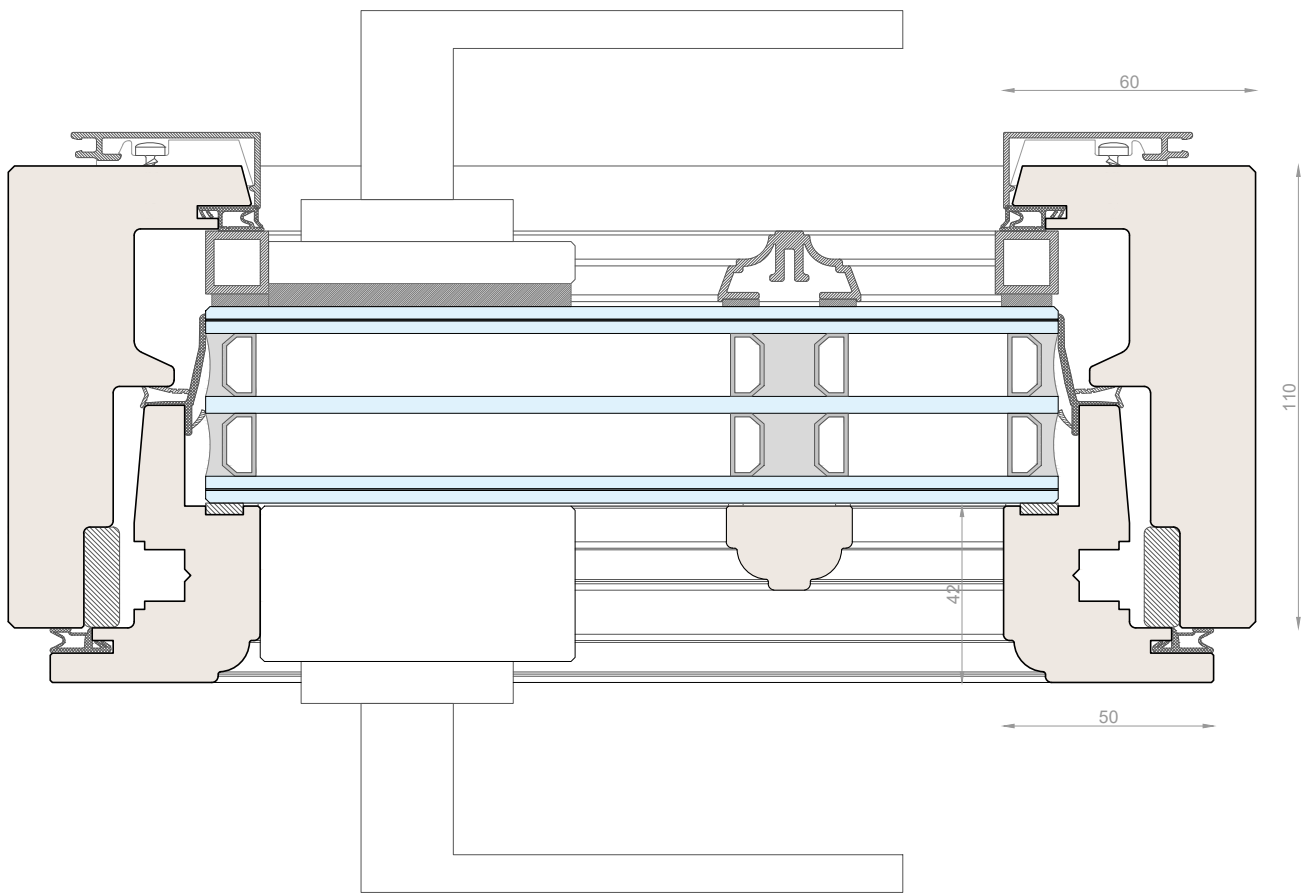

Entrance Door 1sash

double glazing, crosspieces, concealed hinges

SKYLINE MINIMAL FRAMES 110 *Classic*

Window 1sash/2sashes

triple glazing, crosspieces, concealed hinges

SKYLINE MINIMAL FRAMES 110 *Classic*