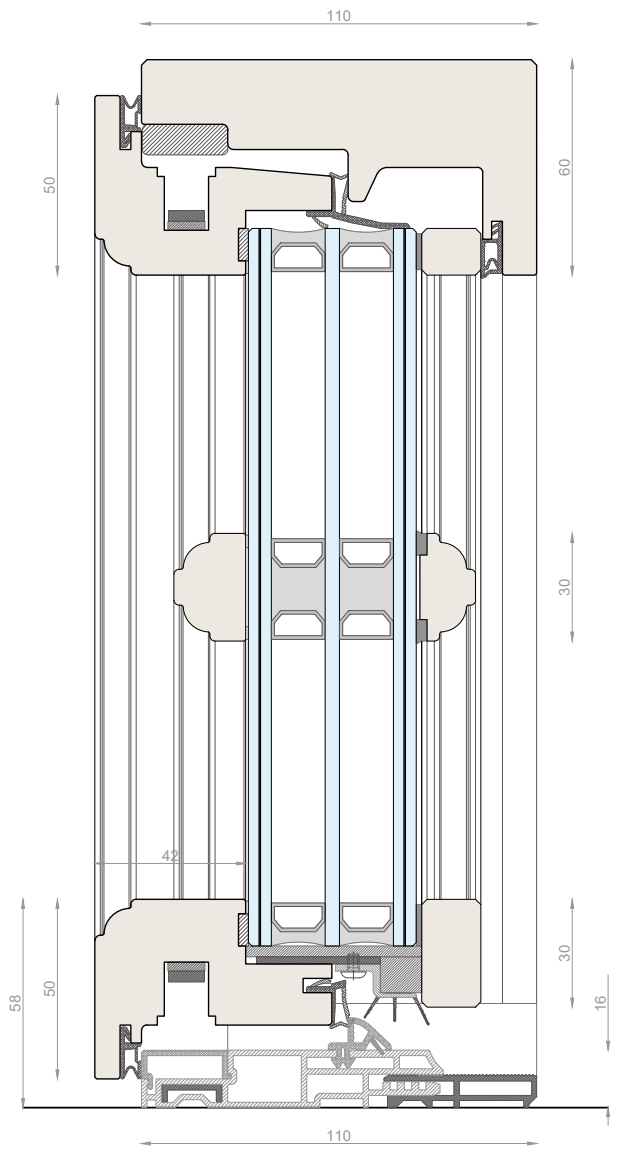

WOOD

- finish -

TECHNICAL DETAILS

SKYLINE MINIMAL FRAMES 78 Classic

Window 1sash/2sashes
double glazing, concealed hinges

SKYLINE MINIMAL FRAMES 78 *Classic*

Entrance Door 1sash
double glazing, concealed hinges

SKYLINE MINIMAL FRAMES 92 *Classic*

Window 1sash/2sashes
triple glazing, concealed hinges

SKYLINE MINIMAL FRAMES 92 *Classic*

Entrance Door 1sash
triple glazing, concealed hinges

SKYLINE MINIMAL FRAMES 92 *Classic*
 Window 1sash/2sashes
 double glazing, crosspieces, concealed hinges

SKYLINE MINIMAL FRAMES 92 *Classic*
 Entrance Door 1sash
 double glazing, crosspieces, concealed hinges

SKYLINE MINIMAL FRAMES 110 *Classic*

Window 1sash/2sashes
triple glazing, crosspieces, concealed hinges

SKYLINE MINIMAL FRAMES 110 *Classic*

Entrance Door 1sash

triple glazing, crosspieces, concealed hinges

ALUMINIUM

- external cladding -

TECHNICAL DETAILS

SKYLINE MINIMAL FRAMES 78 Classic

Window 1sash/2sashes