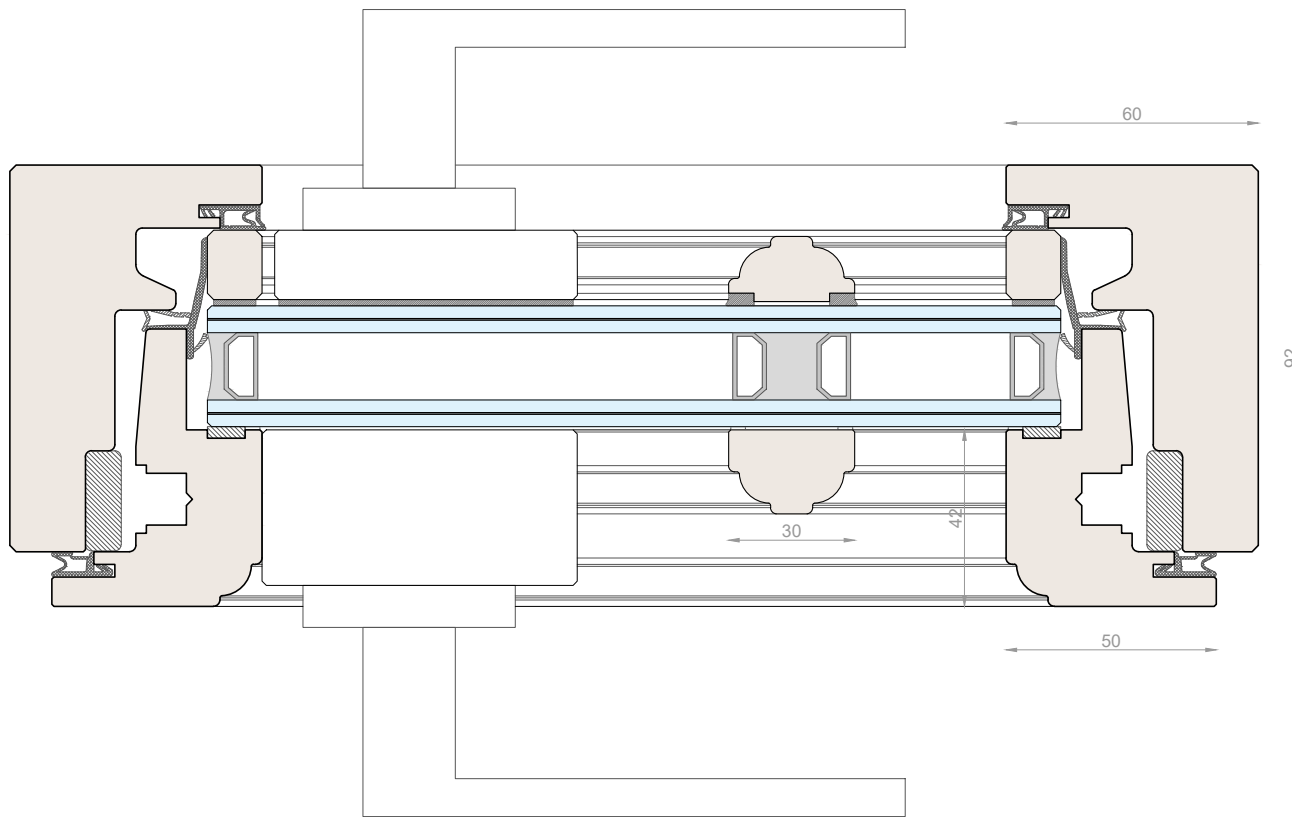

SKYLINE CLASSIC

- collection -

CARMINATI
TAILOR-MADE WINDOWS

The background of the entire image is a close-up, high-resolution photograph of a wood surface. The wood grain is oriented diagonally, running from the top-left towards the bottom-right. The color palette is a range of natural wood tones, from light tan and beige to deep, rich browns and near-black shadows, creating a complex, organic texture.

WOOD

- finish -

TECHNICAL DETAILS

SKYLINE MINIMAL FRAMES 78 Classic

Window 1sash/2sashes
double glazing, concealed hinges

SKYLINE MINIMAL FRAMES 78 *Classic*

Entrance Door 1sash
double glazing, concealed hinges

SKYLINE MINIMAL FRAMES 92 *Classic*

Window 1sash/2sashes
triple glazing, concealed hinges

SKYLINE MINIMAL FRAMES 92 *Classic*

Entrance Door 1sash
triple glazing, concealed hinges

SKYLINE MINIMAL FRAMES 92 *Classic*
 Window 1sash/2sashes
 double glazing, crosspieces, concealed hinges

SKYLINE MINIMAL FRAMES 92 *Classic*
 Entrance Door 1sash
 double glazing, crosspieces, concealed hinges

SKYLINE MINIMAL FRAMES 110 *Classic*

Window 1sash/2sashes
triple glazing, crosspieces, concealed hinges