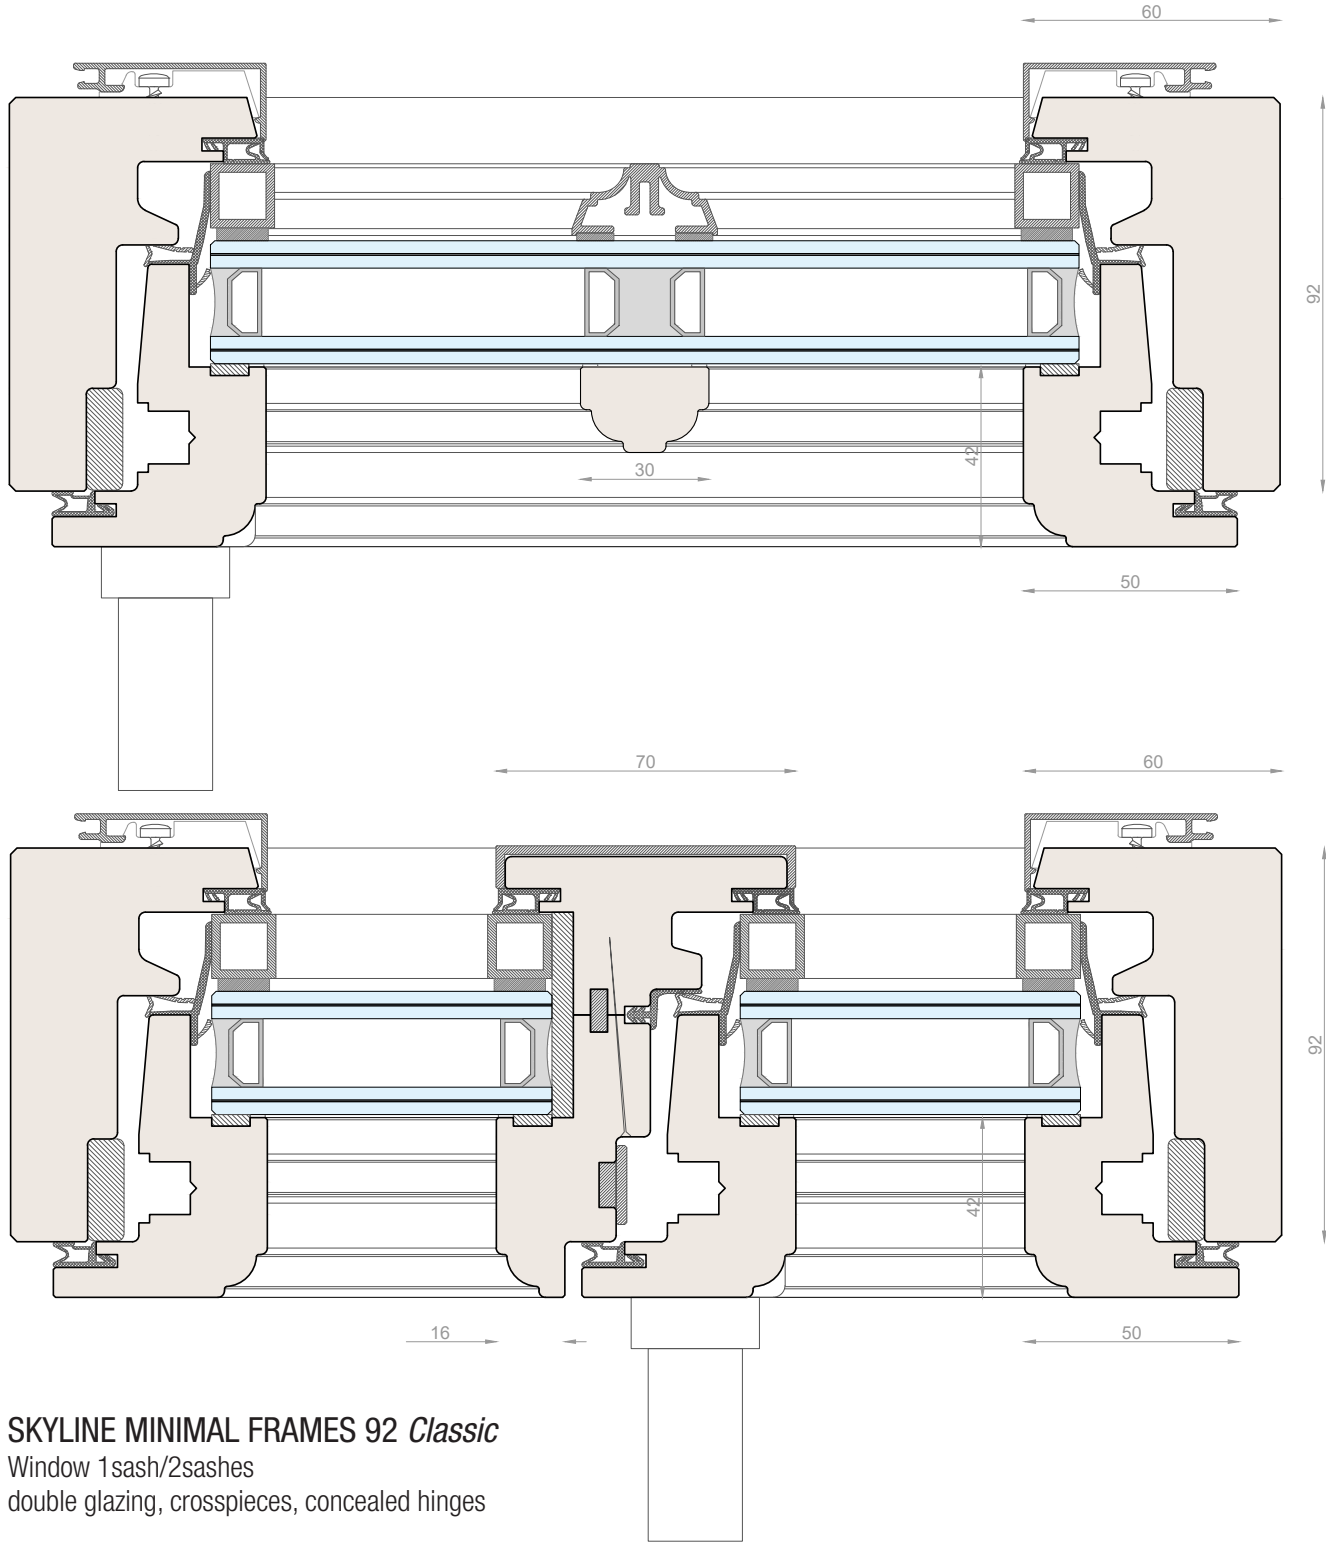

SKYLINE MINIMAL FRAMES 92 *Classic*
Window 1sash/2sashes
double glazing, crosspieces, concealed hinges