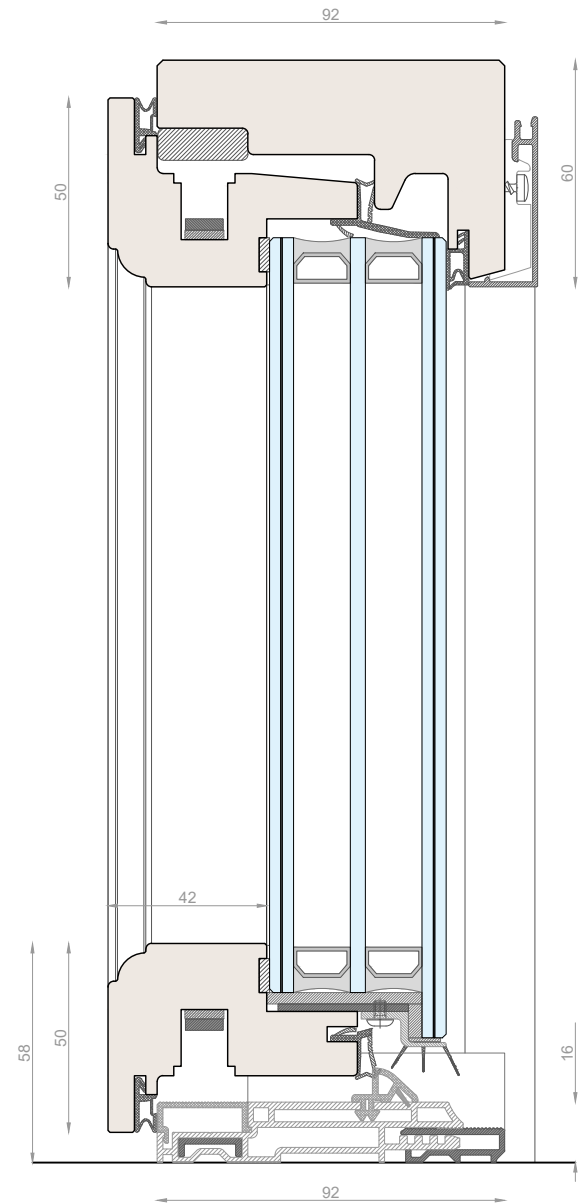

SKYLINE MINIMAL FRAMES 92 *Classic*
 Entrance Door 1sash
 double glazing, crosspieces, concealed hinges

SKYLINE MINIMAL FRAMES 110 *Classic*

Window 1sash/2sashes
triple glazing, crosspieces, concealed hinges

SKYLINE MINIMAL FRAMES 110 *Classic*

Entrance Door 1sash

triple glazing, crosspieces, concealed hinges

ALUMINIUM

- external cladding -

TECHNICAL DETAILS

SKYLINE MINIMAL FRAMES 78 Classic

Window 1sash/2sashes

double glazing, concealed hinges

SKYLINE MINIMAL FRAMES 78 *Classic*

Entrance Door 1sash
double glazing, concealed hinges

SKYLINE MINIMAL FRAMES 92 *Classic*

Window 1sash/2sashes
triple glazing, concealed hinges

SKYLINE MINIMAL FRAMES 92 *Classic*

Entrance Door 1sash
triple glazing, concealed hinges

SKYLINE MINIMAL FRAMES 92 *Classic*
 Window 1sash/2sashes
 double glazing, crosspieces, concealed hinges

SKYLINE MINIMAL FRAMES 92 *Classic*