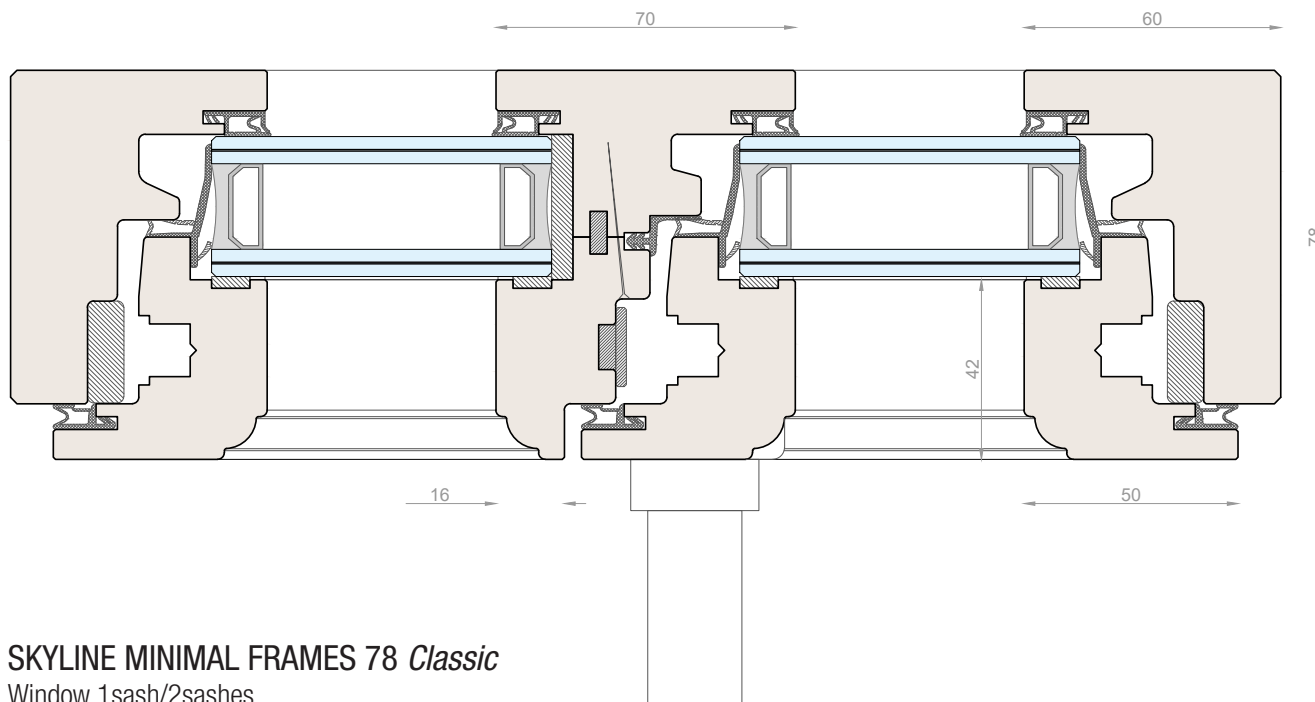

SKYLINE CLASSIC

- collection -

CARMINATI
TAILOR-MADE WINDOWS

The background of the entire image is a close-up, high-resolution photograph of a wood surface. The wood grain is oriented diagonally, running from the top-left towards the bottom-right. The color palette is a range of natural wood tones, from light tan and beige to deep, rich browns and near-black shadows, creating a complex, organic texture.

WOOD

- finish -

TECHNICAL DETAILS

SKYLINE MINIMAL FRAMES 78 Classic

Window 1sash/2sashes
double glazing, concealed hinges

SKYLINE MINIMAL FRAMES 78 *Classic*

Entrance Door 1sash
double glazing, concealed hinges