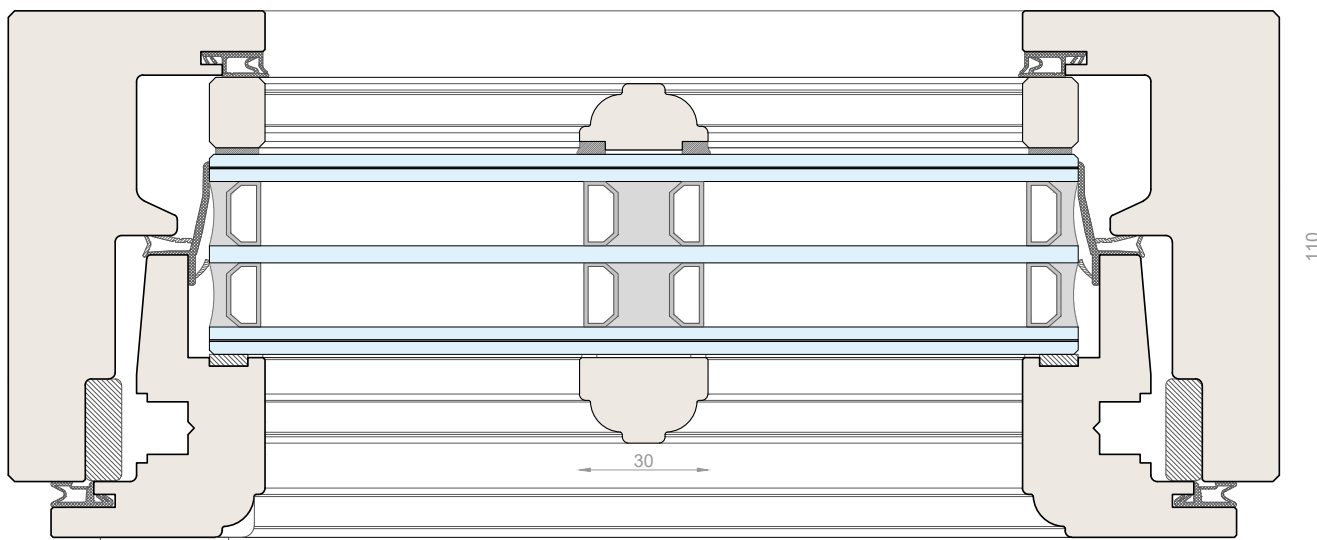

SKYLINE CLASSIC

- collection -

CARMINATI
TAILOR-MADE WINDOWS

The background of the entire image is a close-up, high-resolution photograph of a wood surface. The wood grain is oriented diagonally, running from the top-left towards the bottom-right. The color palette is a range of natural wood tones, from light tan and beige to deep, rich browns and near-black shadows, creating a complex, organic texture.

WOOD

- finish -

TECHNICAL DETAILS

SKYLINE MINIMAL FRAMES 78 Classic

Window 1sash/2sashes
double glazing, concealed hinges

SKYLINE MINIMAL FRAMES 78 *Classic*

Entrance Door 1sash
double glazing, concealed hinges

SKYLINE MINIMAL FRAMES 92 *Classic*

Window 1sash/2sashes
triple glazing, concealed hinges

SKYLINE MINIMAL FRAMES 92 *Classic*

Entrance Door 1sash
triple glazing, concealed hinges

SKYLINE MINIMAL FRAMES 92 *Classic*
 Window 1sash/2sashes
 double glazing, crosspieces, concealed hinges

SKYLINE MINIMAL FRAMES 92 *Classic*
 Entrance Door 1sash
 double glazing, crosspieces, concealed hinges

SKYLINE MINIMAL FRAMES 110 *Classic*

Window 1sash/2sashes
triple glazing, crosspieces, concealed hinges