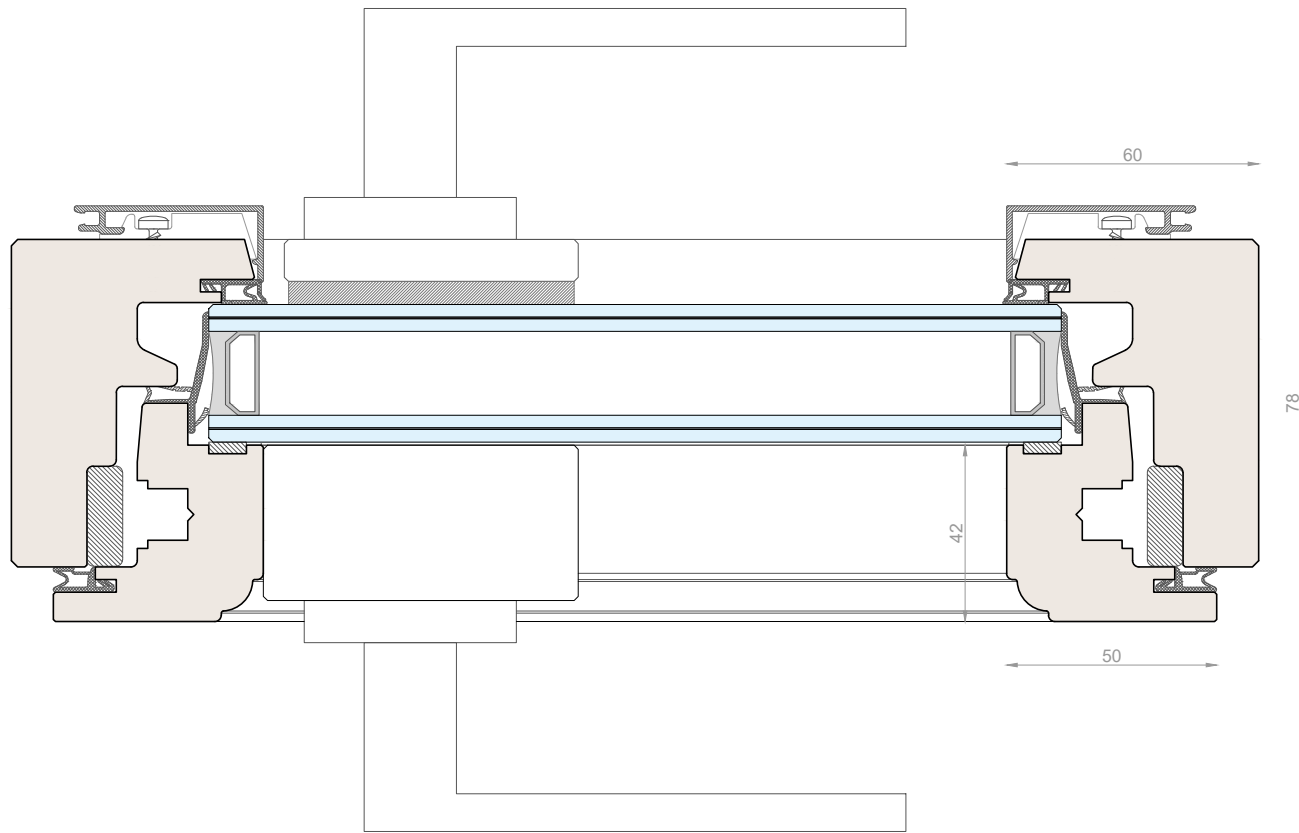

SKYLINE MINIMAL FRAMES 78 *Classic*

Entrance Door 1sash
double glazing, concealed hinges