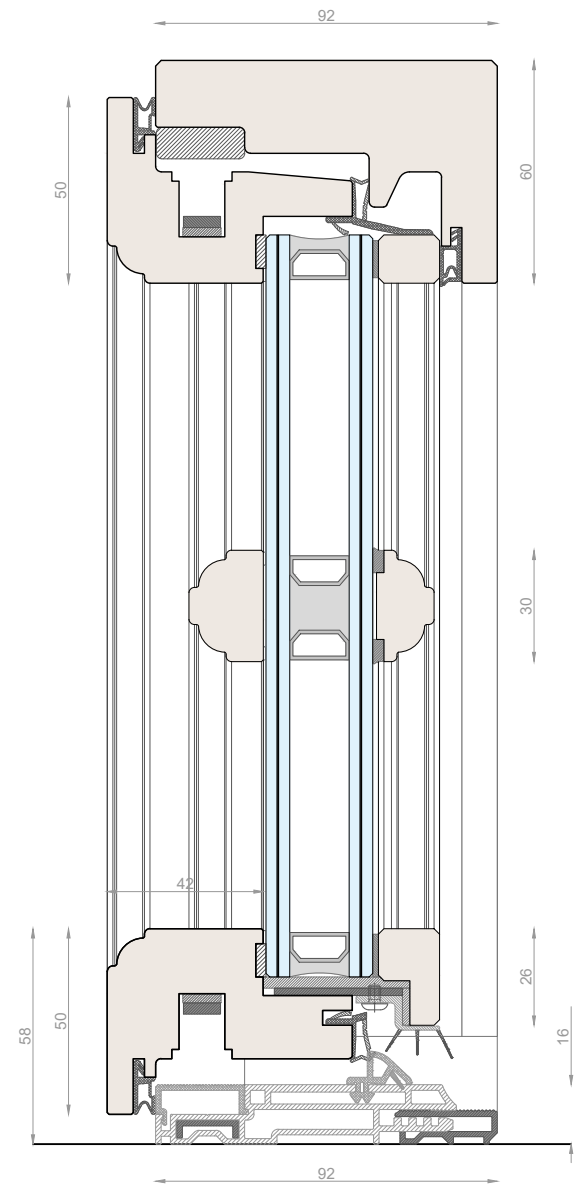

SKYLINE CLASSIC

- collection -

CARMINATI
TAILOR-MADE WINDOWS

The background of the entire image is a close-up, high-resolution photograph of a wood surface. The wood grain is oriented diagonally, running from the top-left towards the bottom-right. The color palette is a range of natural wood tones, from light tan and beige to deep, rich browns and near-black shadows, creating a complex, organic texture.

WOOD

- finish -

TECHNICAL DETAILS

SKYLINE MINIMAL FRAMES 78 Classic

Window 1sash/2sashes
double glazing, concealed hinges

SKYLINE MINIMAL FRAMES 78 *Classic*

Entrance Door 1sash
double glazing, concealed hinges

SKYLINE MINIMAL FRAMES 92 *Classic*

Window 1sash/2sashes
triple glazing, concealed hinges

SKYLINE MINIMAL FRAMES 92 *Classic*

Entrance Door 1sash
triple glazing, concealed hinges

SKYLINE MINIMAL FRAMES 92 *Classic*
 Window 1sash/2sashes
 double glazing, crosspieces, concealed hinges

SKYLINE MINIMAL FRAMES 92 *Classic*
 Entrance Door 1sash
 double glazing, crosspieces, concealed hinges

SKYLINE MINIMAL FRAMES 110 *Classic*

Window 1sash/2sashes
triple glazing, crosspieces, concealed hinges