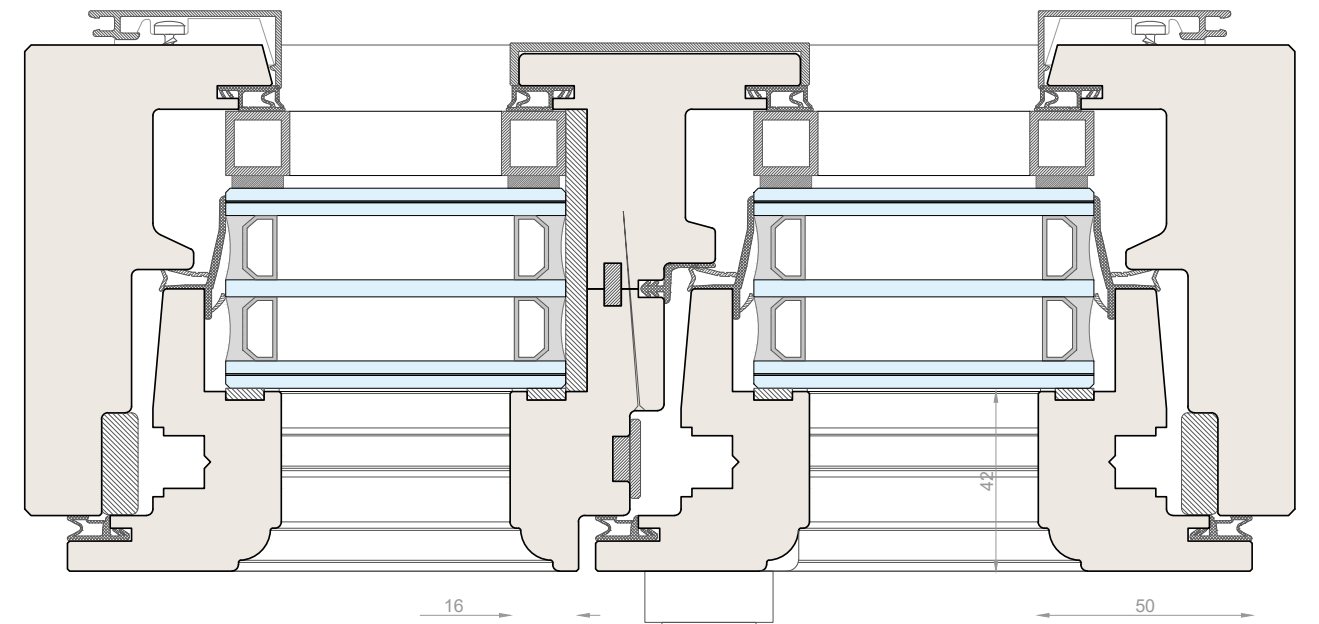

SKYLINE MINIMAL FRAMES 110 *Classic*

Window 1sash/2sashes

triple glazing, crosspieces, concealed hinges