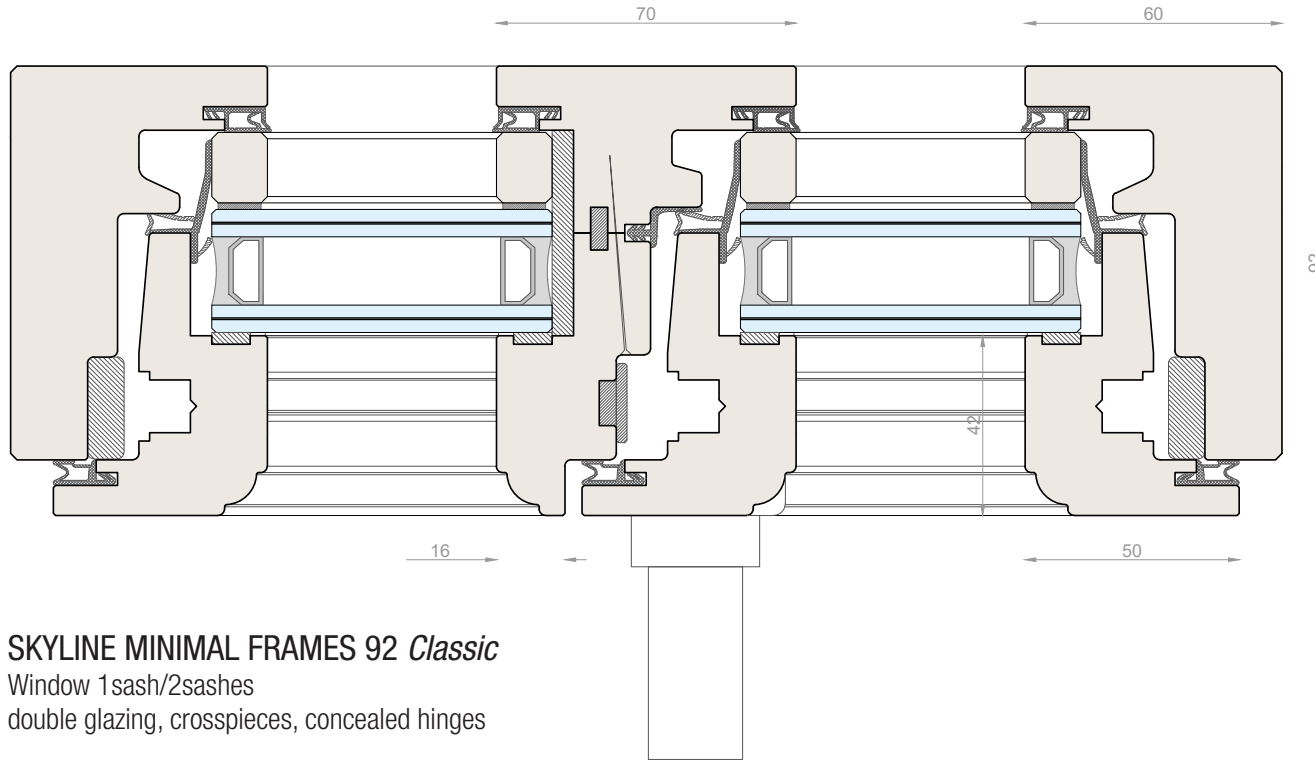

SKYLINE CLASSIC

- collection -

CARMINATI
TAILOR-MADE WINDOWS

The background of the entire image is a close-up, high-resolution photograph of a wood surface. The wood grain is oriented diagonally, running from the top-left towards the bottom-right. The color palette is a range of natural wood tones, from light tan and beige to deep, rich browns and near-black shadows, creating a complex, organic texture.

WOOD

- finish -

TECHNICAL DETAILS

SKYLINE MINIMAL FRAMES 78 Classic

Window 1sash/2sashes
double glazing, concealed hinges

SKYLINE MINIMAL FRAMES 78 *Classic*

Entrance Door 1sash
double glazing, concealed hinges

SKYLINE MINIMAL FRAMES 92 *Classic*

Window 1sash/2sashes
triple glazing, concealed hinges

SKYLINE MINIMAL FRAMES 92 *Classic*

Entrance Door 1sash
triple glazing, concealed hinges

SKYLINE MINIMAL FRAMES 92 *Classic*
 Window 1sash/2sashes
 double glazing, crosspieces, concealed hinges

SKYLINE MINIMAL FRAMES 92 *Classic*
 Entrance Door 1sash
 double glazing, crosspieces, concealed hinges

SKYLINE MINIMAL FRAMES 110 *Classic*

Window 1sash/2sashes
triple glazing, crosspieces, concealed hinges