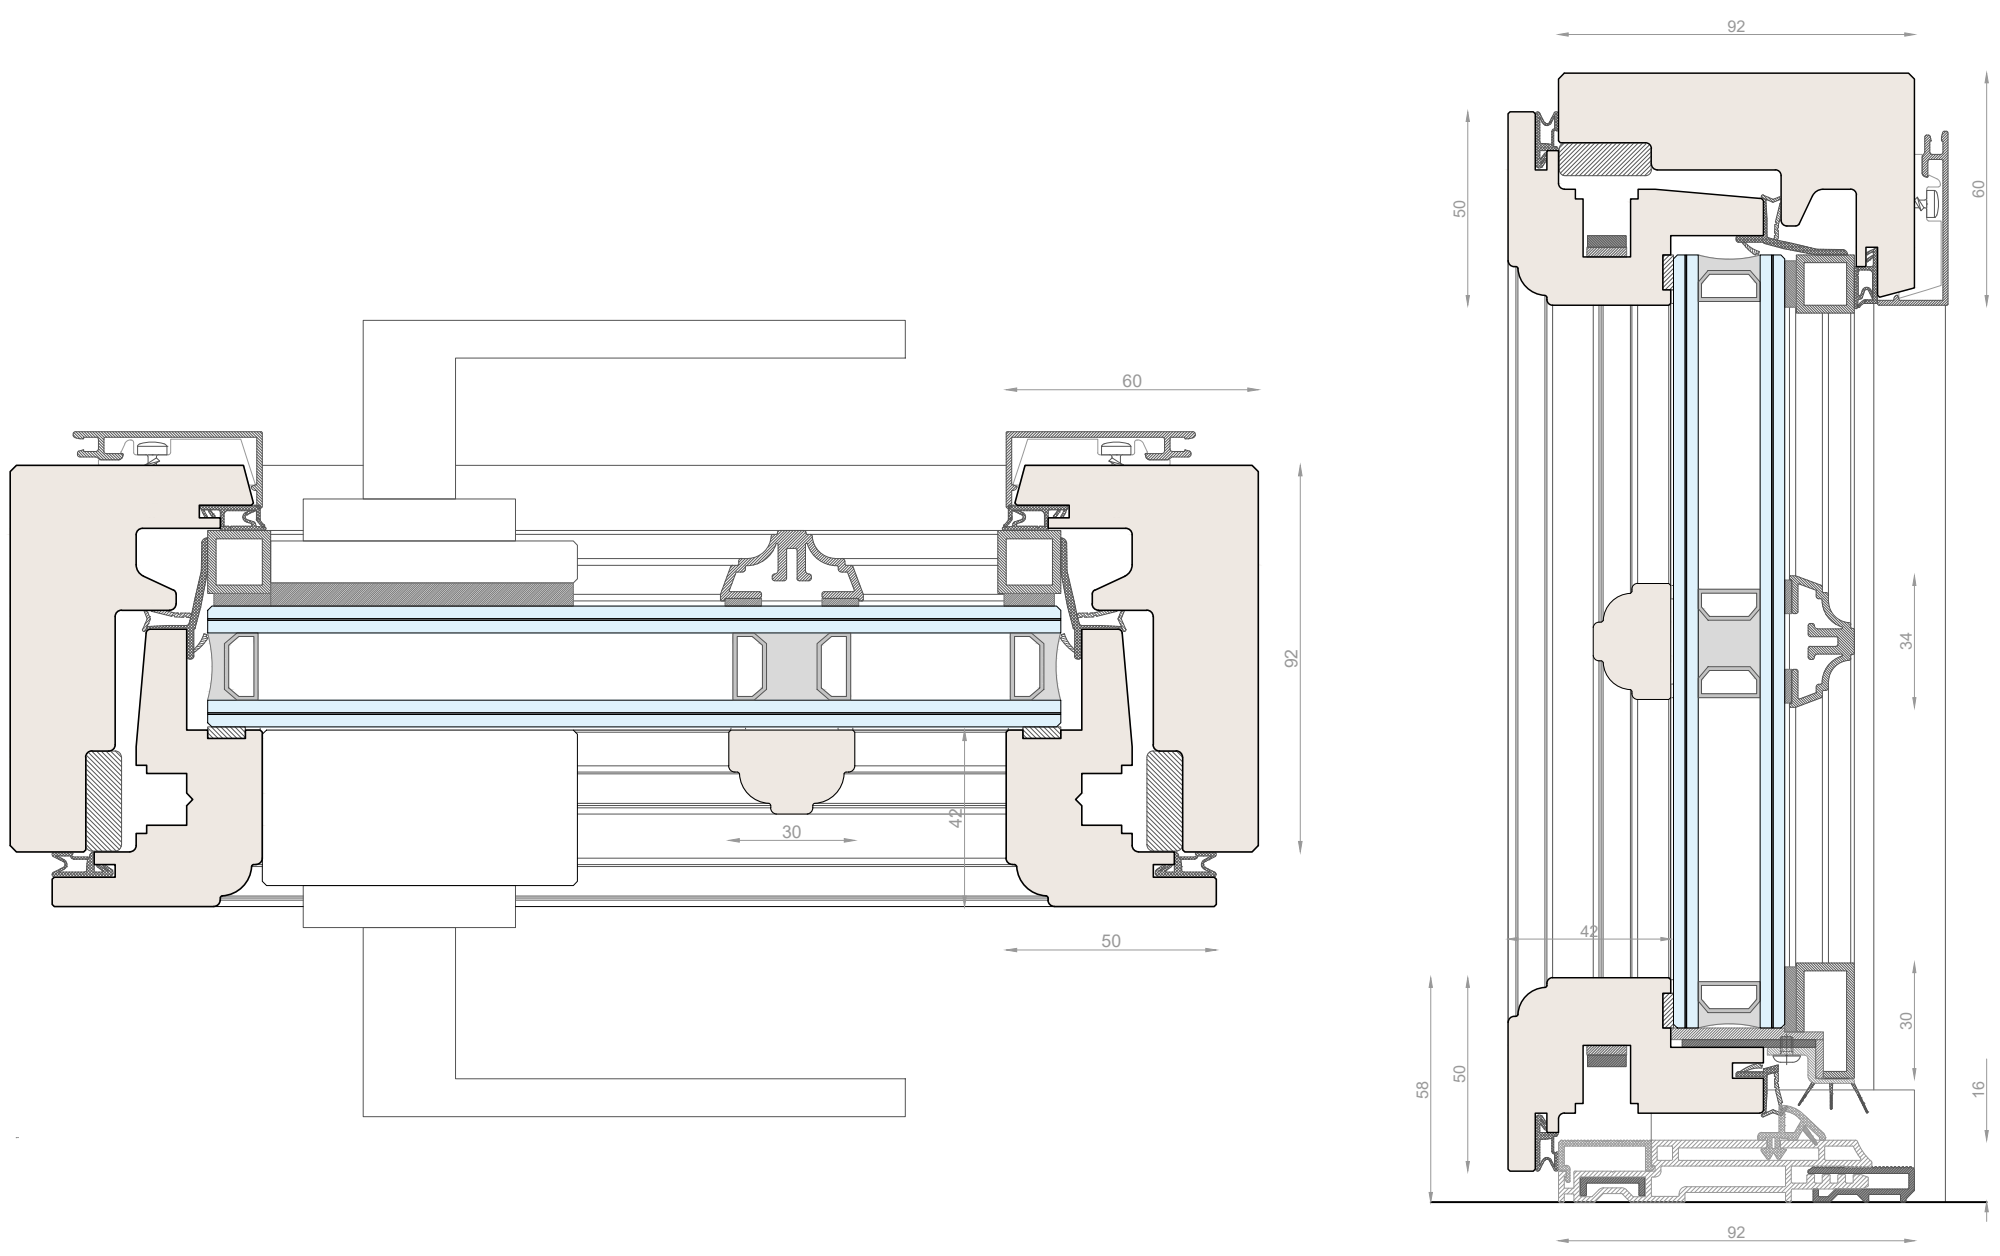

SKYLINE MINIMAL FRAMES 92 *Classic*

Entrance Door 1sash

double glazing, crosspieces, concealed hinges