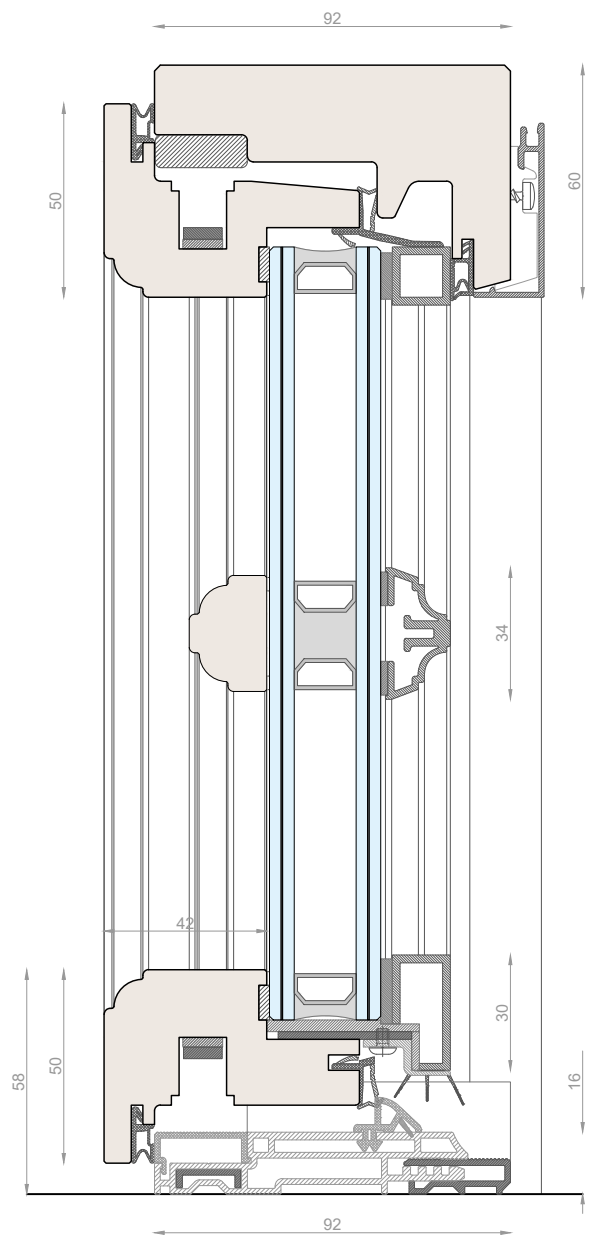

SKYLINE MINIMAL FRAMES 92 *Classic*
 Entrance Door 1sash
 double glazing, crosspieces, concealed hinges

SKYLINE MINIMAL FRAMES 110 *Classic*

Window 1sash/2sashes
triple glazing, crosspieces, concealed hinges

SKYLINE MINIMAL FRAMES 110 *Classic*

Entrance Door 1sash

triple glazing, crosspieces, concealed hinges

ALUMINIUM

- external cladding -

TECHNICAL DETAILS

SKYLINE MINIMAL FRAMES 78 Classic

Window 1sash/2sashes

double glazing, concealed hinges

SKYLINE MINIMAL FRAMES 78 *Classic*

Entrance Door 1sash
double glazing, concealed hinges

SKYLINE MINIMAL FRAMES 92 *Classic*

Window 1sash/2sashes
triple glazing, concealed hinges

SKYLINE MINIMAL FRAMES 92 *Classic*

Entrance Door 1sash
triple glazing, concealed hinges

SKYLINE MINIMAL FRAMES 92 *Classic*
 Window 1sash/2sashes
 double glazing, crosspieces, concealed hinges

SKYLINE MINIMAL FRAMES 92 *Classic*