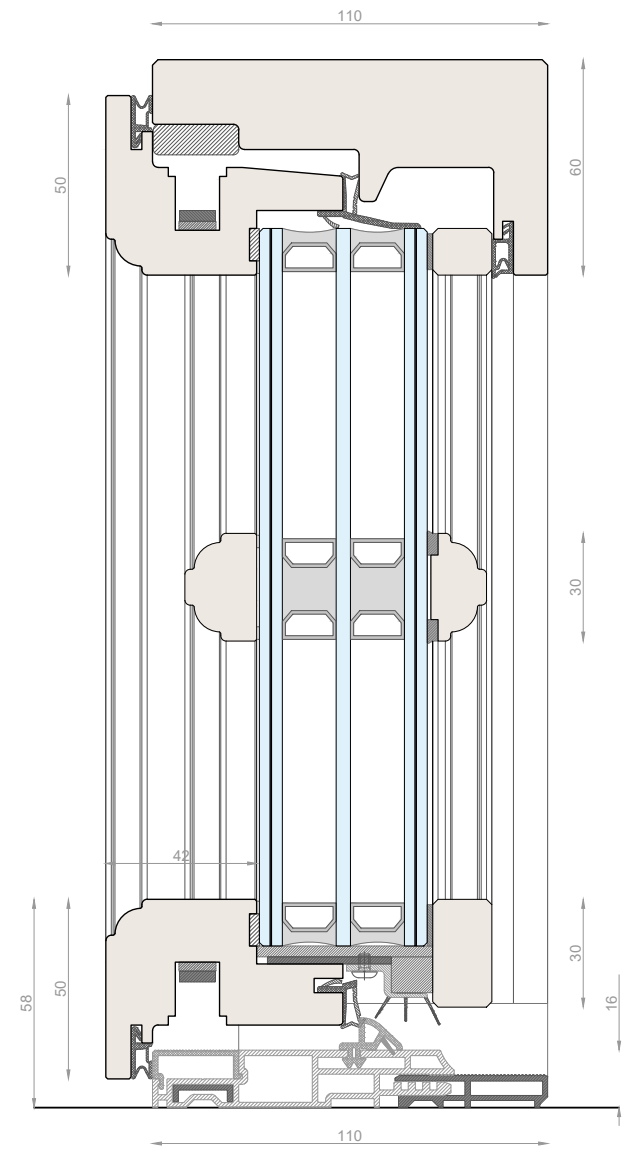

SKYLINE CLASSIC

- collection -

CARMINATI
TAILOR-MADE WINDOWS

The background of the entire image is a close-up, high-resolution photograph of a wood surface. The wood grain is oriented diagonally, running from the top-left towards the bottom-right. The color palette is a range of natural wood tones, from light tan and beige to deep, rich browns and near-black shadows, creating a complex, organic texture.

WOOD

- finish -

TECHNICAL DETAILS

SKYLINE MINIMAL FRAMES 78 Classic

Window 1sash/2sashes
double glazing, concealed hinges

SKYLINE MINIMAL FRAMES 78 *Classic*

Entrance Door 1sash
double glazing, concealed hinges

SKYLINE MINIMAL FRAMES 92 *Classic*

Window 1sash/2sashes
triple glazing, concealed hinges

SKYLINE MINIMAL FRAMES 92 *Classic*

Entrance Door 1sash
triple glazing, concealed hinges

SKYLINE MINIMAL FRAMES 92 *Classic*
 Window 1sash/2sashes
 double glazing, crosspieces, concealed hinges

SKYLINE MINIMAL FRAMES 92 *Classic*
 Entrance Door 1sash
 double glazing, crosspieces, concealed hinges

SKYLINE MINIMAL FRAMES 110 *Classic*

Window 1sash/2sashes
triple glazing, crosspieces, concealed hinges