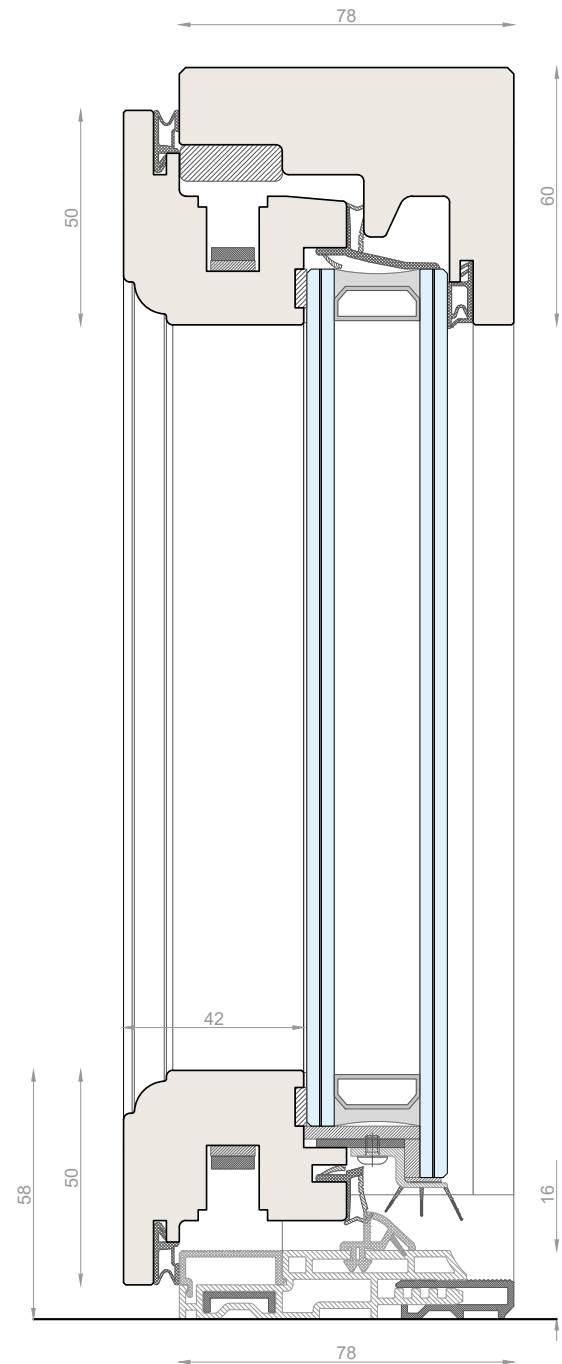

SKYLINE CLASSIC

- collection -

CARMINATI
TAILOR-MADE WINDOWS

The background of the entire image is a close-up, high-resolution photograph of a wood surface. The wood grain is oriented diagonally, running from the top-left towards the bottom-right. The color palette is a range of natural wood tones, from light tan and beige to deep, rich browns and near-black shadows, creating a complex, organic texture.

WOOD

- finish -

TECHNICAL DETAILS

SKYLINE MINIMAL FRAMES 78 Classic

Window 1sash/2sashes
double glazing, concealed hinges

SKYLINE MINIMAL FRAMES 78 *Classic*

Entrance Door 1sash
double glazing, concealed hinges

SKYLINE MINIMAL FRAMES 92 *Classic*

Window 1sash/2sashes
triple glazing, concealed hinges

SKYLINE MINIMAL FRAMES 92 *Classic*

Entrance Door 1sash
triple glazing, concealed hinges

SKYLINE MINIMAL FRAMES 92 *Classic*
 Window 1sash/2sashes
 double glazing, crosspieces, concealed hinges

SKYLINE MINIMAL FRAMES 92 *Classic*
 Entrance Door 1sash
 double glazing, crosspieces, concealed hinges

SKYLINE MINIMAL FRAMES 110 *Classic*

Window 1sash/2sashes
triple glazing, crosspieces, concealed hinges