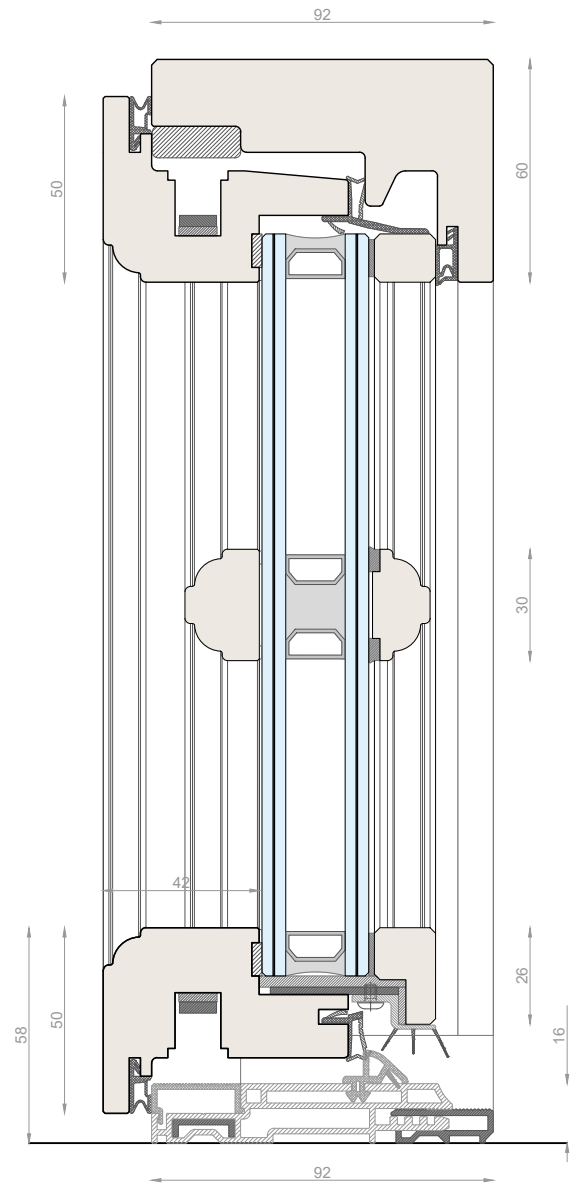

SKYLINE CLASSIC

- collection -

CARMINATI
TAILOR-MADE WINDOWS

The background of the entire image is a close-up, high-resolution photograph of a wood surface. The wood grain is oriented diagonally, running from the top-left towards the bottom-right. The color palette is a range of natural wood tones, from light tan and beige to deep, rich browns and near-black shadows, creating a complex, organic texture.

WOOD

- finish -

TECHNICAL DETAILS

SKYLINE MINIMAL FRAMES 78 Classic

Window 1sash/2sashes
double glazing, concealed hinges

SKYLINE MINIMAL FRAMES 78 *Classic*

Entrance Door 1sash
double glazing, concealed hinges

SKYLINE MINIMAL FRAMES 92 *Classic*

Window 1sash/2sashes
triple glazing, concealed hinges

SKYLINE MINIMAL FRAMES 92 *Classic*

Entrance Door 1sash
triple glazing, concealed hinges

SKYLINE MINIMAL FRAMES 92 *Classic*
 Window 1sash/2sashes
 double glazing, crosspieces, concealed hinges

SKYLINE MINIMAL FRAMES 92 *Classic*
 Entrance Door 1sash
 double glazing, crosspieces, concealed hinges

SKYLINE MINIMAL FRAMES 110 *Classic*

Window 1sash/2sashes
triple glazing, crosspieces, concealed hinges