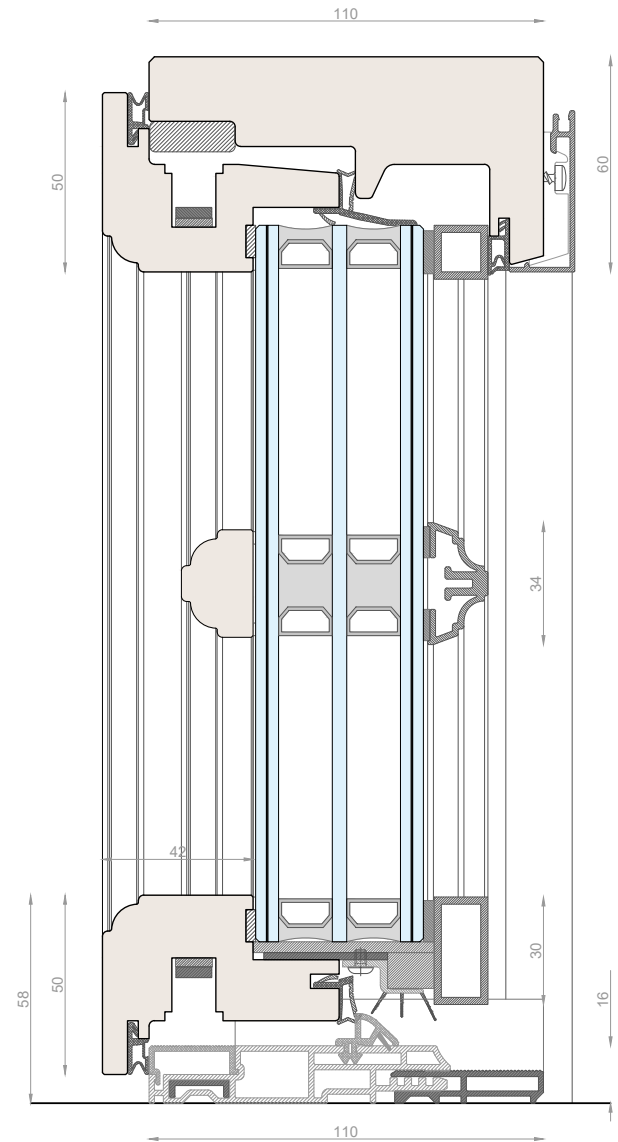

SKYLINE MINIMAL FRAMES 110 *Classic*

Entrance Door 1sash

triple glazing, crosspieces, concealed hinges

ALUMINIUM

- external cladding -

TECHNICAL DETAILS

SKYLINE MINIMAL FRAMES 78 Classic

Window 1sash/2sashes

SKYLINE MINIMAL FRAMES 92 *Classic*

Entrance Door 1sash
triple glazing, concealed hinges

SKYLINE MINIMAL FRAMES 92 *Classic*
 Window 1sash/2sashes
 double glazing, crosspieces, concealed hinges

SKYLINE MINIMAL FRAMES 92 *Classic*

Entrance Door 1sash

double glazing, crosspieces, concealed hinges

SKYLINE MINIMAL FRAMES 110 *Classic*

Window 1sash/2sashes

triple glazing, crosspieces, concealed hinges

SKYLINE MINIMAL FRAMES 110 *Classic*

Entrance Door 1sash

triple glazing, crosspieces, concealed hinges