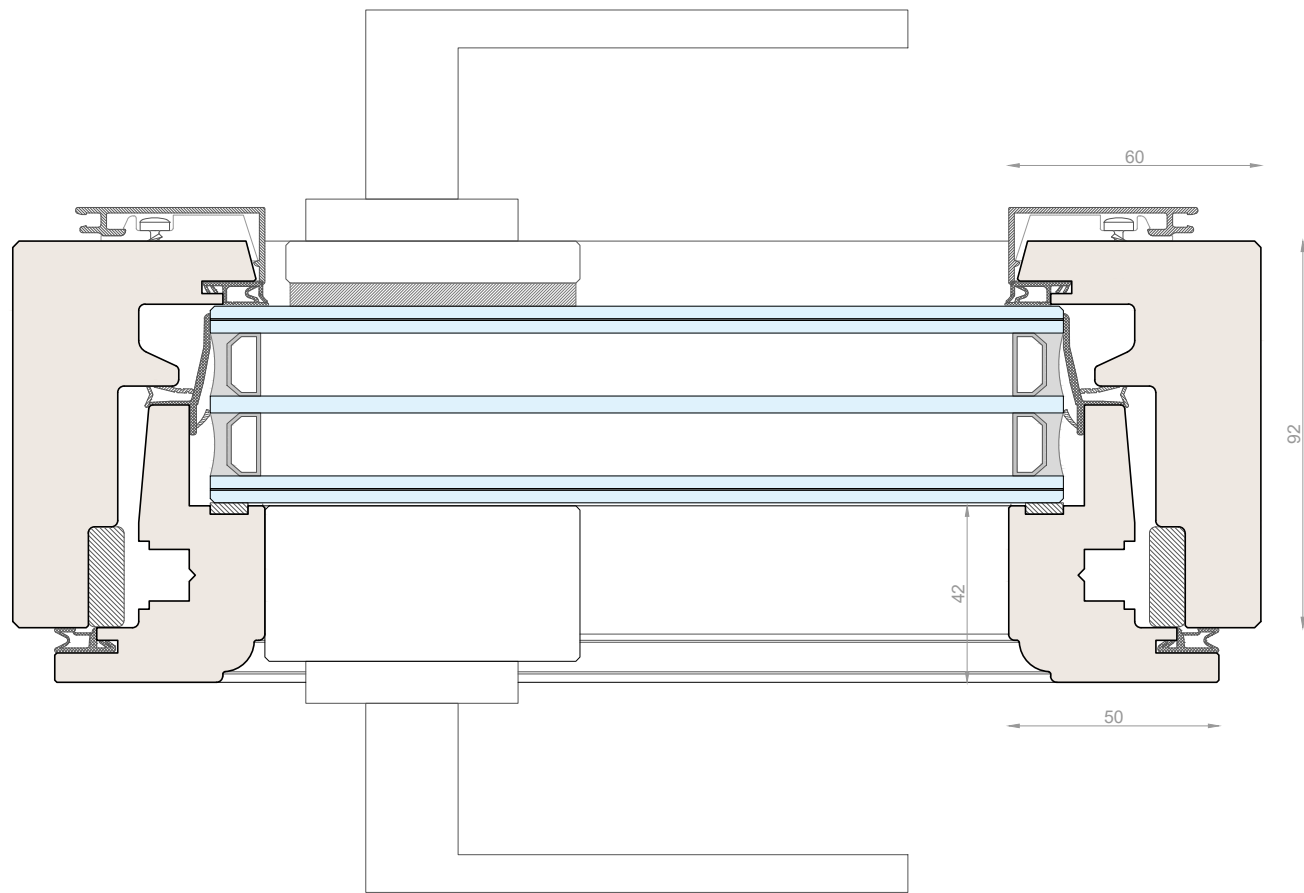

double glazing, concealed hinges

SKYLINE MINIMAL FRAMES 78 *Classic*

Entrance Door 1sash
double glazing, concealed hinges

SKYLINE MINIMAL FRAMES 92 *Classic*

Window 1sash/2sashes
triple glazing, concealed hinges