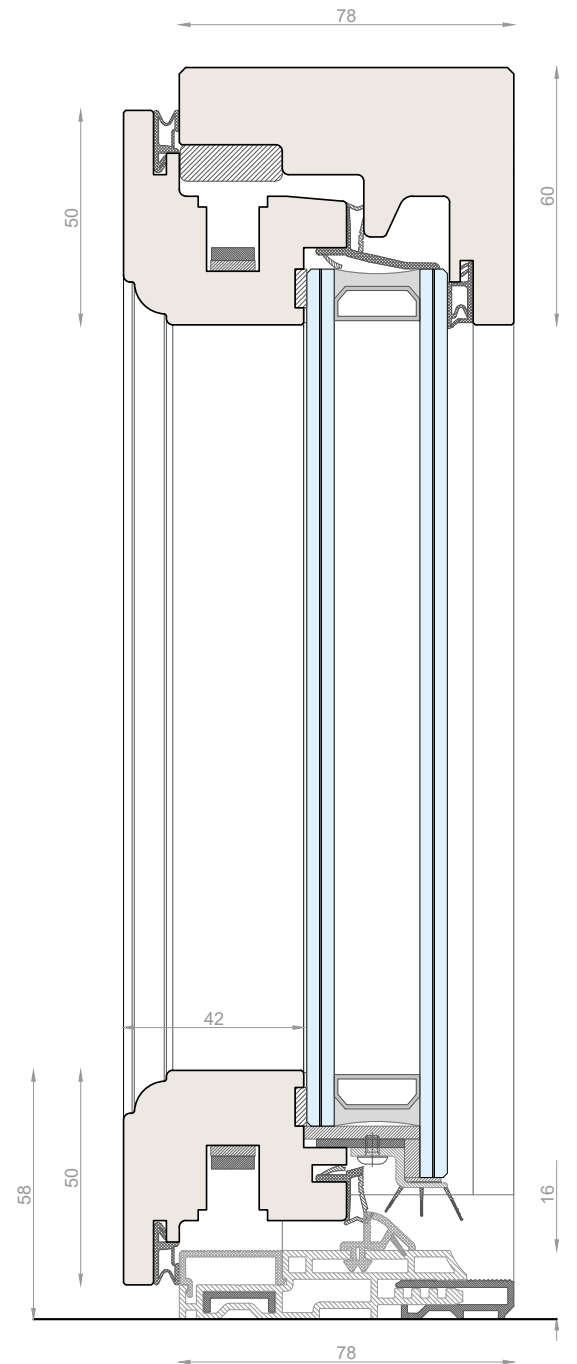

SKYLINE CLASSIC

- collection -

CARMINATI
TAILOR-MADE WINDOWS

The background of the entire image is a close-up, high-resolution photograph of a wood surface. The wood grain is oriented diagonally, running from the top-left towards the bottom-right. The color palette is a range of natural wood tones, from light tan and beige to deep, rich browns and near-black shadows, creating a complex, organic texture.

WOOD

- finish -

TECHNICAL DETAILS

SKYLINE MINIMAL FRAMES 78 Classic

Window 1sash/2sashes
double glazing, concealed hinges

SKYLINE MINIMAL FRAMES 78 *Classic*

Entrance Door 1sash
double glazing, concealed hinges

SKYLINE MINIMAL FRAMES 92 *Classic*

Window 1sash/2sashes
triple glazing, concealed hinges

SKYLINE MINIMAL FRAMES 92 *Classic*

Entrance Door 1sash
triple glazing, concealed hinges

SKYLINE MINIMAL FRAMES 92 *Classic*
 Window 1sash/2sashes
 double glazing, crosspieces, concealed hinges