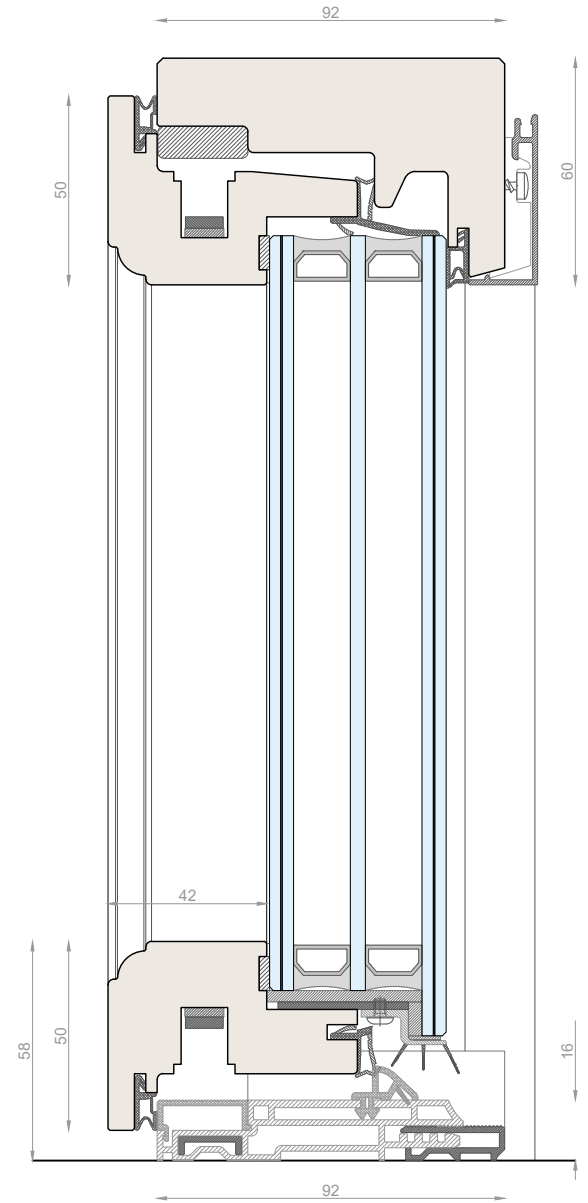

SKYLINE MINIMAL FRAMES 92 *Classic*
 Entrance Door 1sash
 double glazing, crosspieces, concealed hinges

SKYLINE MINIMAL FRAMES 110 *Classic*

Window 1sash/2sashes
triple glazing, crosspieces, concealed hinges

SKYLINE MINIMAL FRAMES 110 *Classic*

Entrance Door 1sash

triple glazing, crosspieces, concealed hinges

ALUMINIUM

- external cladding -

TECHNICAL DETAILS

SKYLINE MINIMAL FRAMES 78 Classic

Window 1sash/2sashes

double glazing, concealed hinges

SKYLINE MINIMAL FRAMES 78 *Classic*

Entrance Door 1sash
double glazing, concealed hinges

SKYLINE MINIMAL FRAMES 92 *Classic*

Window 1sash/2sashes
triple glazing, concealed hinges

SKYLINE MINIMAL FRAMES 92 *Classic*

Entrance Door 1sash
triple glazing, concealed hinges

SKYLINE MINIMAL FRAMES 92 *Classic*
 Window 1sash/2sashes
 double glazing, crosspieces, concealed hinges

SKYLINE MINIMAL FRAMES 92 *Classic*