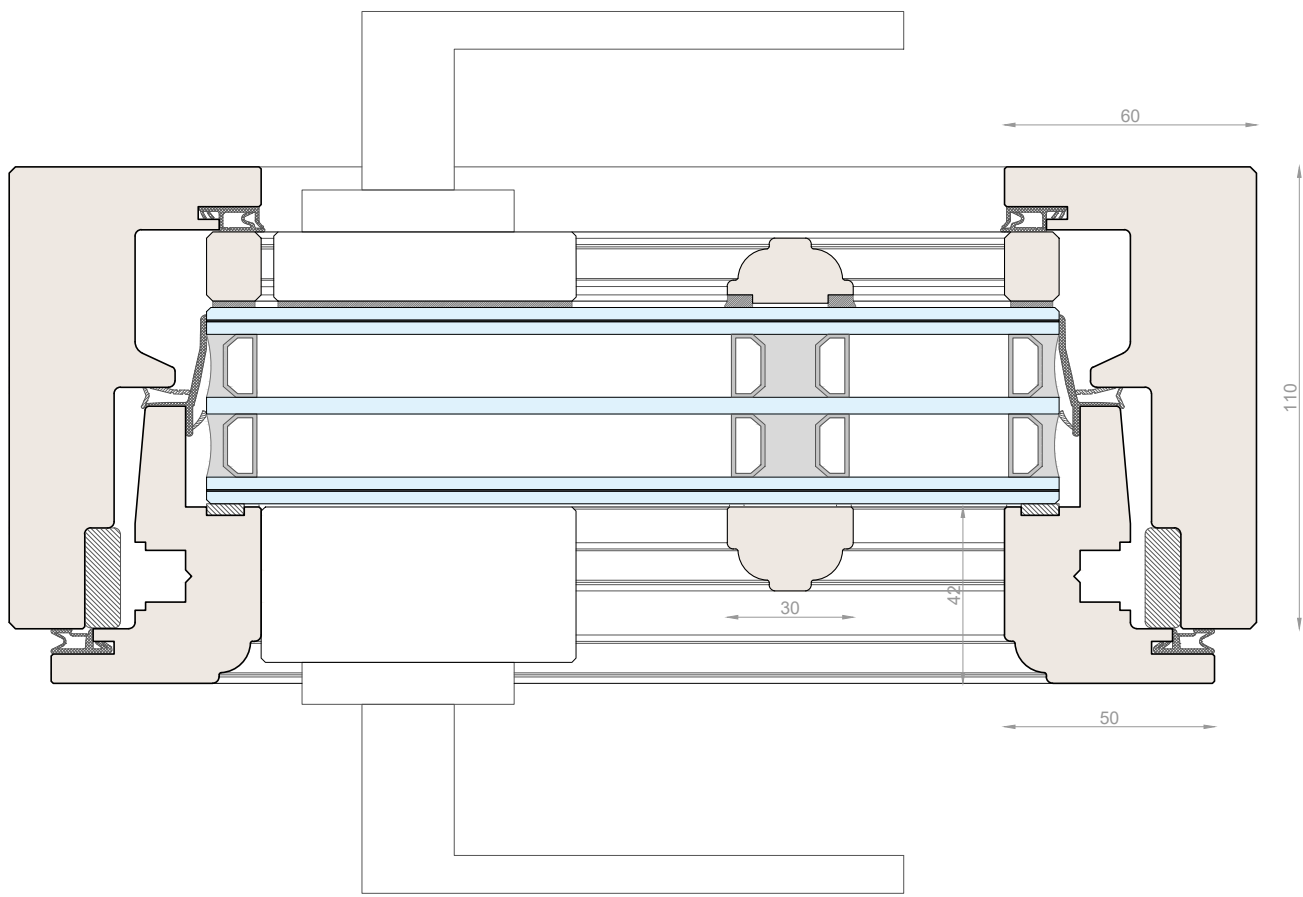

SKYLINE CLASSIC

- collection -

CARMINATI
TAILOR-MADE WINDOWS

The background of the entire image is a close-up, high-resolution photograph of a wood surface. The wood grain is oriented diagonally, running from the top-left towards the bottom-right. The color palette is a range of natural wood tones, from light tan and beige to deep, rich browns and near-black shadows, creating a complex, organic texture.

WOOD

- finish -

TECHNICAL DETAILS

SKYLINE MINIMAL FRAMES 78 Classic

Window 1sash/2sashes
double glazing, concealed hinges

SKYLINE MINIMAL FRAMES 78 *Classic*

Entrance Door 1sash
double glazing, concealed hinges

SKYLINE MINIMAL FRAMES 92 *Classic*

Window 1sash/2sashes
triple glazing, concealed hinges

SKYLINE MINIMAL FRAMES 92 *Classic*

Entrance Door 1sash
triple glazing, concealed hinges

SKYLINE MINIMAL FRAMES 92 *Classic*
 Window 1sash/2sashes
 double glazing, crosspieces, concealed hinges

SKYLINE MINIMAL FRAMES 92 *Classic*
 Entrance Door 1sash
 double glazing, crosspieces, concealed hinges

SKYLINE MINIMAL FRAMES 110 *Classic*

Window 1sash/2sashes
triple glazing, crosspieces, concealed hinges