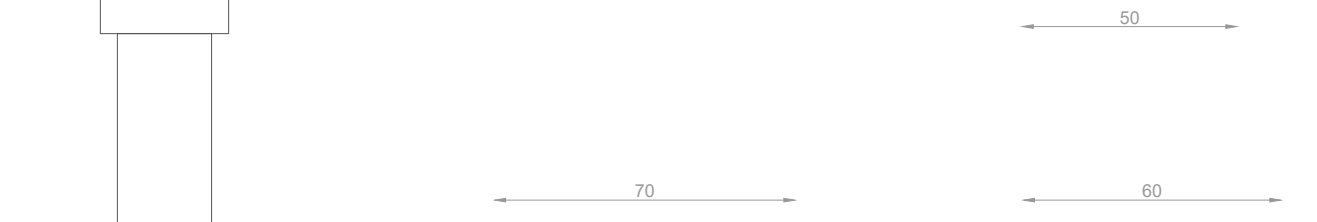

SKYLINE CLASSIC

- collection -

CARMINATI
TAILOR-MADE WINDOWS

The background of the entire image is a close-up, high-resolution photograph of a wood surface. The wood grain is oriented diagonally, running from the top-left towards the bottom-right. The color palette is a range of natural wood tones, from light tan and beige to deep, rich browns and near-black shadows, creating a complex, organic texture.

SKYLINE MINIMAL FRAMES 92 *Classic*

Window 1sash/2sashes
triple glazing, concealed hinges

SKYLINE MINIMAL FRAMES 92 *Classic*

Entrance Door 1sash
triple glazing, concealed hinges

SKYLINE MINIMAL FRAMES 92 *Classic*
 Window 1sash/2sashes
 double glazing, crosspieces, concealed hinges

SKYLINE MINIMAL FRAMES 92 *Classic*
 Entrance Door 1sash
 double glazing, crosspieces, concealed hinges

SKYLINE MINIMAL FRAMES 110 *Classic*

Window 1sash/2sashes
triple glazing, crosspieces, concealed hinges