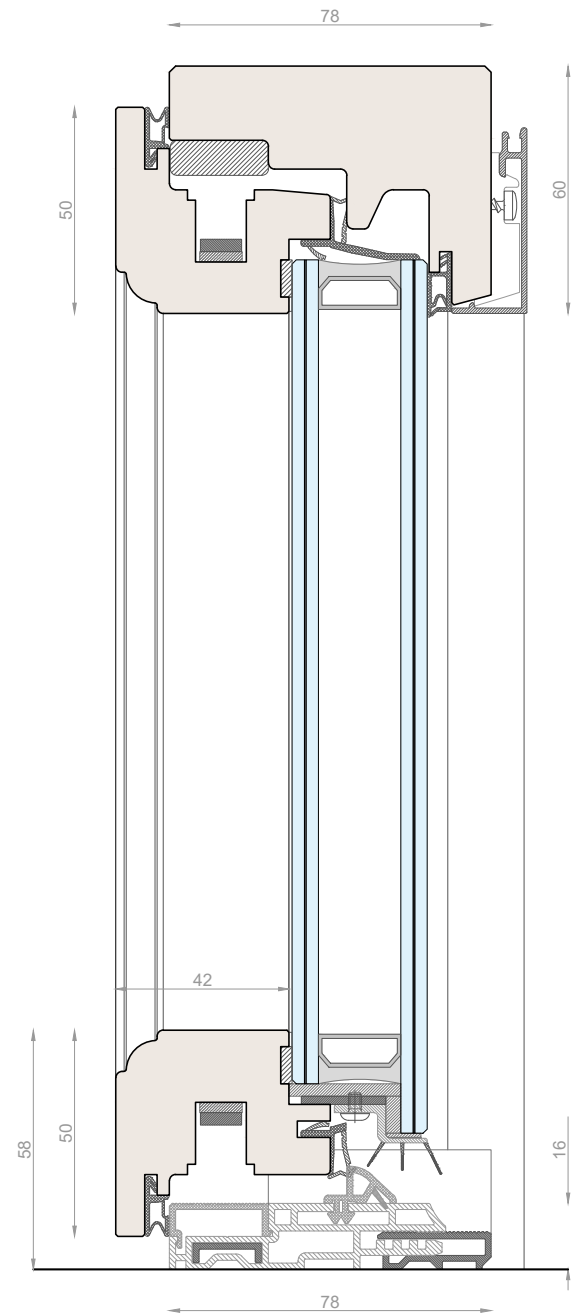

SKYLINE MINIMAL FRAMES 78 *Classic*

Entrance Door 1sash
double glazing, concealed hinges