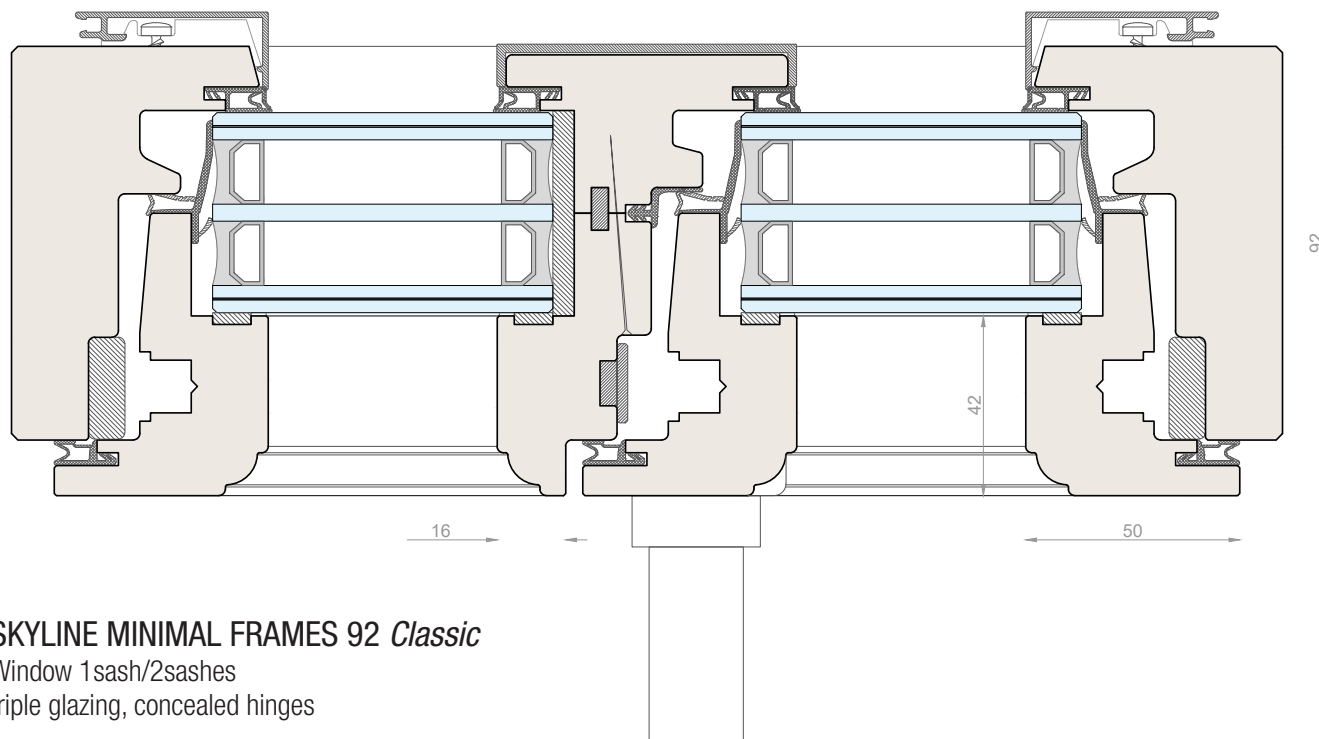

SKYLINE MINIMAL FRAMES 92 *Classic*

Window 1sash/2sashes
triple glazing, concealed hinges