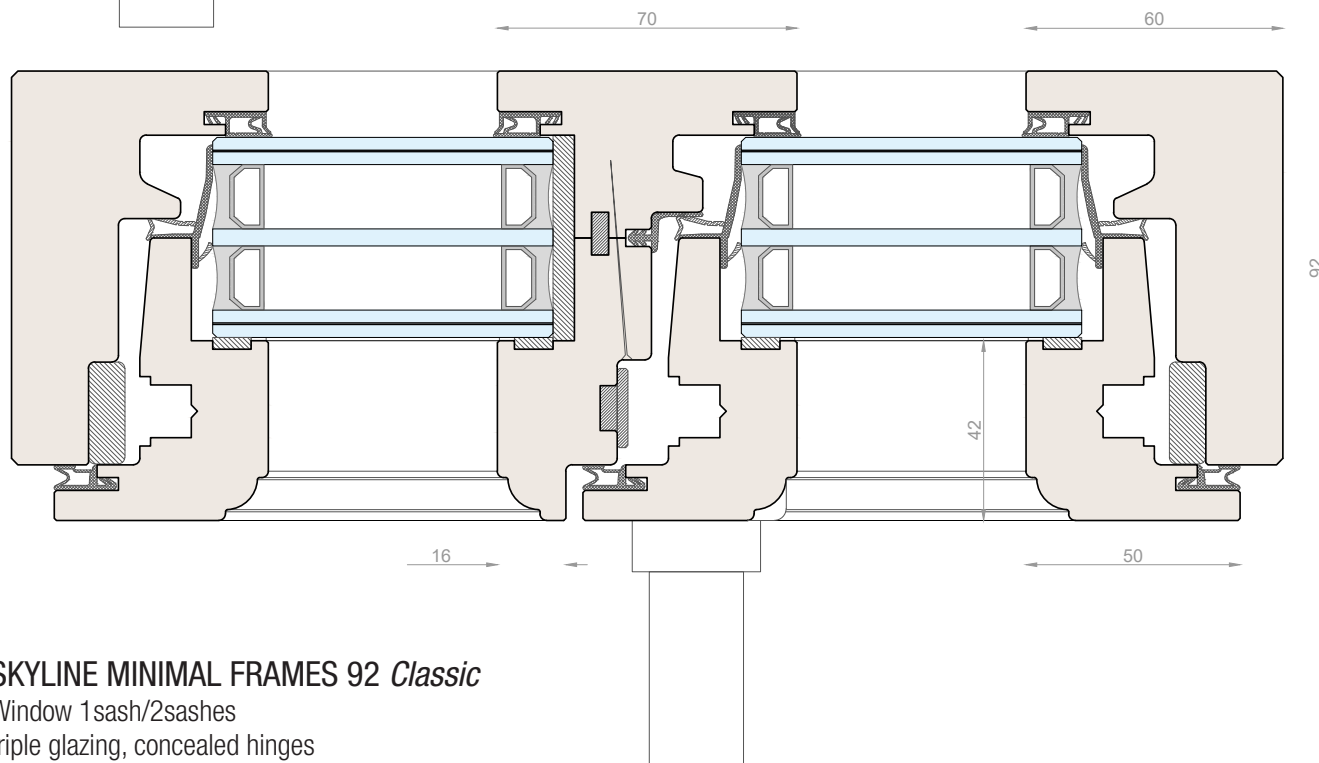

WOOD

- finish -

TECHNICAL DETAILS

SKYLINE MINIMAL FRAMES 78 Classic

Window 1sash/2sashes
double glazing, concealed hinges

SKYLINE MINIMAL FRAMES 78 *Classic*

Entrance Door 1sash
double glazing, concealed hinges