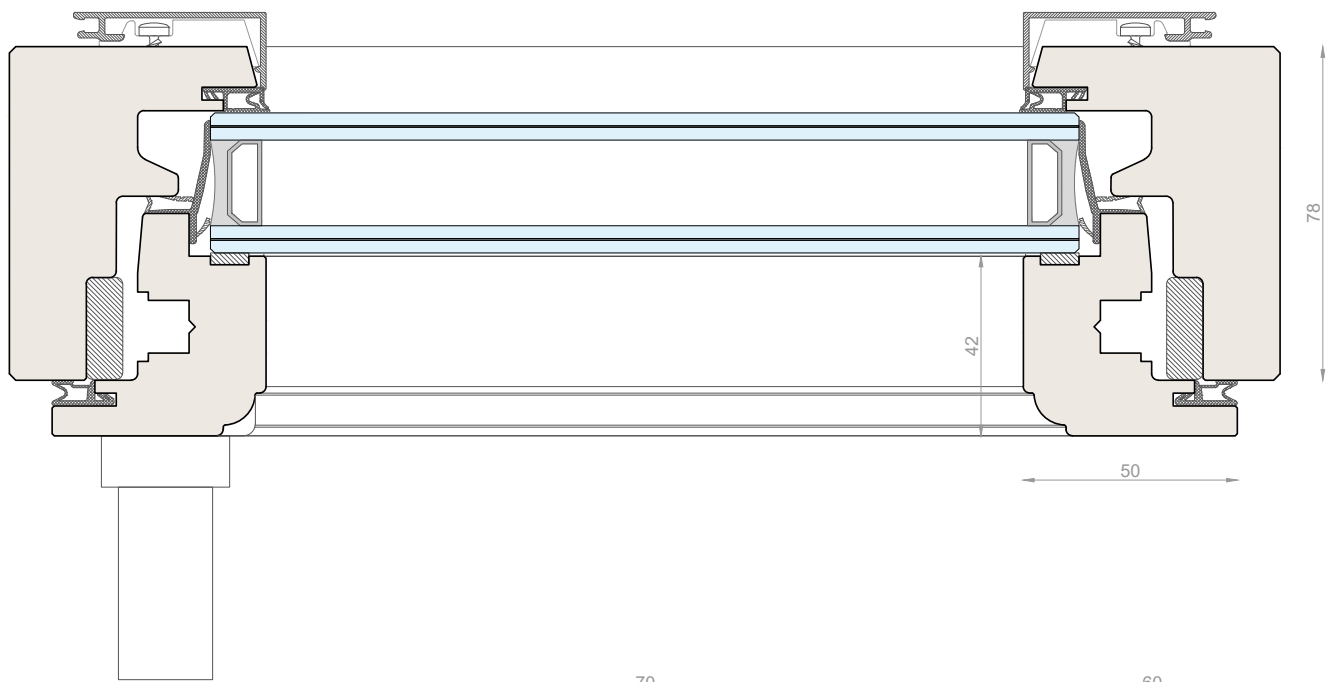

SKYLINE MINIMAL FRAMES 110 *Classic*

Entrance Door 1sash

triple glazing, crosspieces, concealed hinges

ALUMINIUM

- external cladding -

TECHNICAL DETAILS

SKYLINE MINIMAL FRAMES 78 Classic

Window 1sash/2sashes