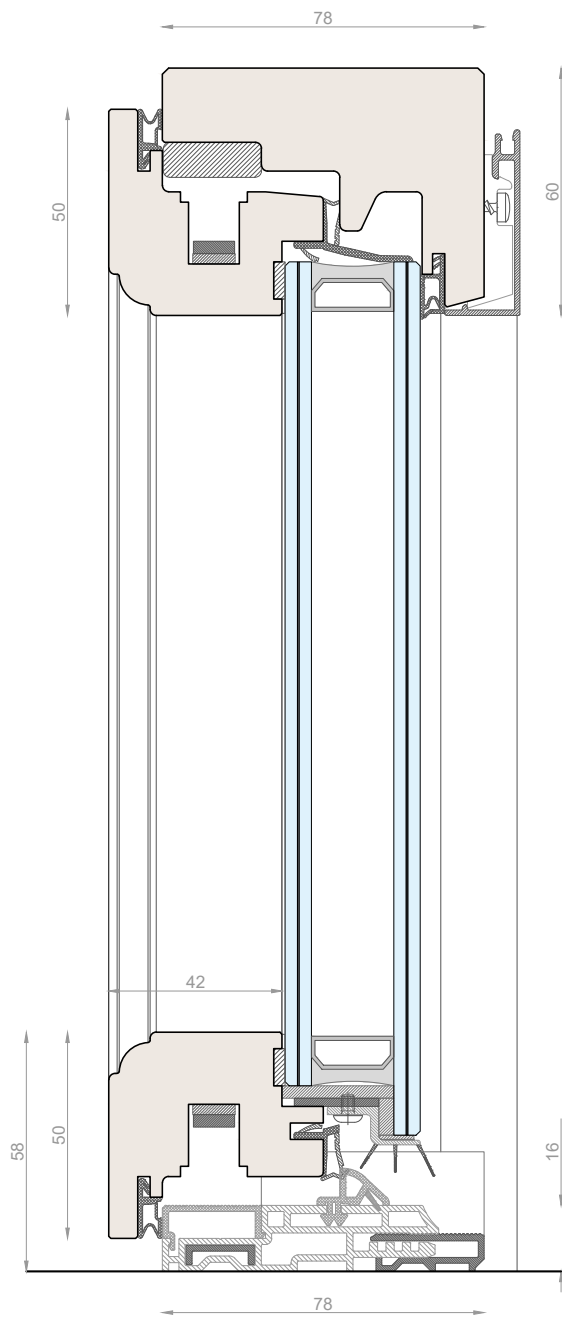

SKYLINE CLASSIC

- collection -

CARMINATI
TAILOR-MADE WINDOWS

The background of the entire image is a close-up, high-resolution photograph of a wood surface. The wood grain is oriented diagonally, running from the top-left towards the bottom-right. The color palette is a range of natural wood tones, from light tan and beige to deep, rich browns and near-black shadows, creating a complex, organic texture.

SKYLINE MINIMAL FRAMES 92 *Classic*
 Entrance Door 1sash
 double glazing, crosspieces, concealed hinges

SKYLINE MINIMAL FRAMES 110 *Classic*

Window 1sash/2sashes
triple glazing, crosspieces, concealed hinges

SKYLINE MINIMAL FRAMES 110 *Classic*

Entrance Door 1sash

triple glazing, crosspieces, concealed hinges

ALUMINIUM

- external cladding -

TECHNICAL DETAILS

SKYLINE MINIMAL FRAMES 78 Classic

Window 1sash/2sashes