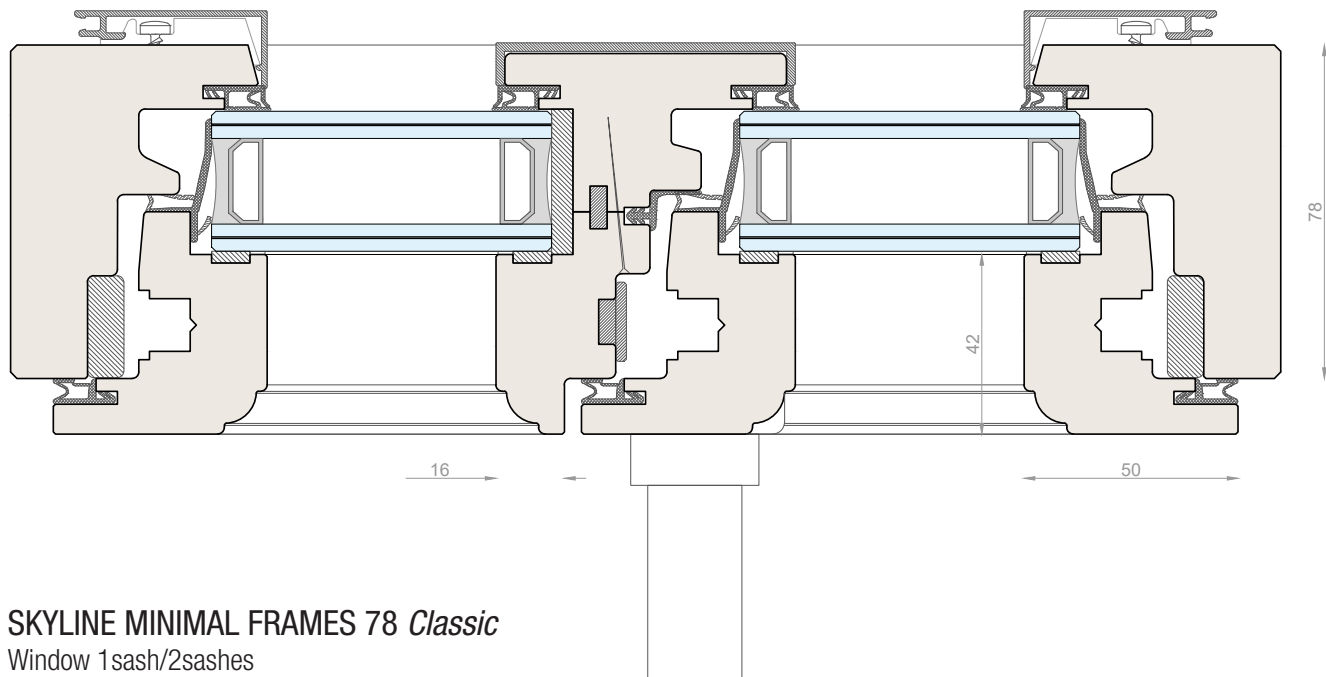

SKYLINE MINIMAL FRAMES 110 *Classic*

Entrance Door 1sash

triple glazing, crosspieces, concealed hinges

ALUMINIUM

- external cladding -

TECHNICAL DETAILS

SKYLINE MINIMAL FRAMES 78 Classic

Window 1sash/2sashes