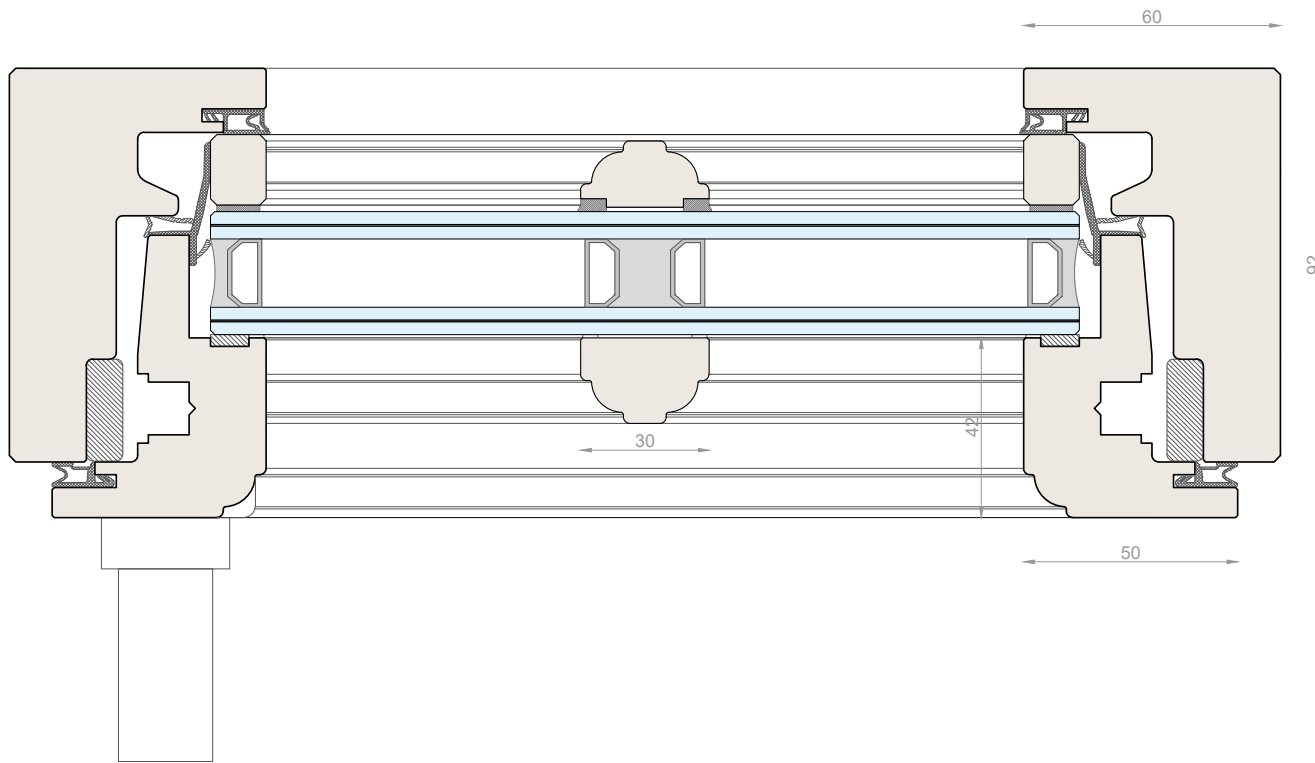

SKYLINE CLASSIC

- collection -

CARMINATI
TAILOR-MADE WINDOWS

The background of the entire image is a close-up, high-resolution photograph of a wood surface. The wood grain is oriented diagonally, running from the top-left towards the bottom-right. The color palette is a range of natural wood tones, from light tan and beige to deep, rich browns and near-black shadows, creating a complex, organic texture.

WOOD

- finish -

TECHNICAL DETAILS

SKYLINE MINIMAL FRAMES 78 Classic

Window 1sash/2sashes
double glazing, concealed hinges

SKYLINE MINIMAL FRAMES 78 *Classic*

Entrance Door 1sash
double glazing, concealed hinges

SKYLINE MINIMAL FRAMES 92 *Classic*

Window 1sash/2sashes
triple glazing, concealed hinges

SKYLINE MINIMAL FRAMES 92 *Classic*

Entrance Door 1sash
triple glazing, concealed hinges

SKYLINE MINIMAL FRAMES 92 *Classic*
 Window 1sash/2sashes
 double glazing, crosspieces, concealed hinges

SKYLINE MINIMAL FRAMES 92 *Classic*
 Entrance Door 1sash
 double glazing, crosspieces, concealed hinges

SKYLINE MINIMAL FRAMES 110 *Classic*

Window 1sash/2sashes
triple glazing, crosspieces, concealed hinges