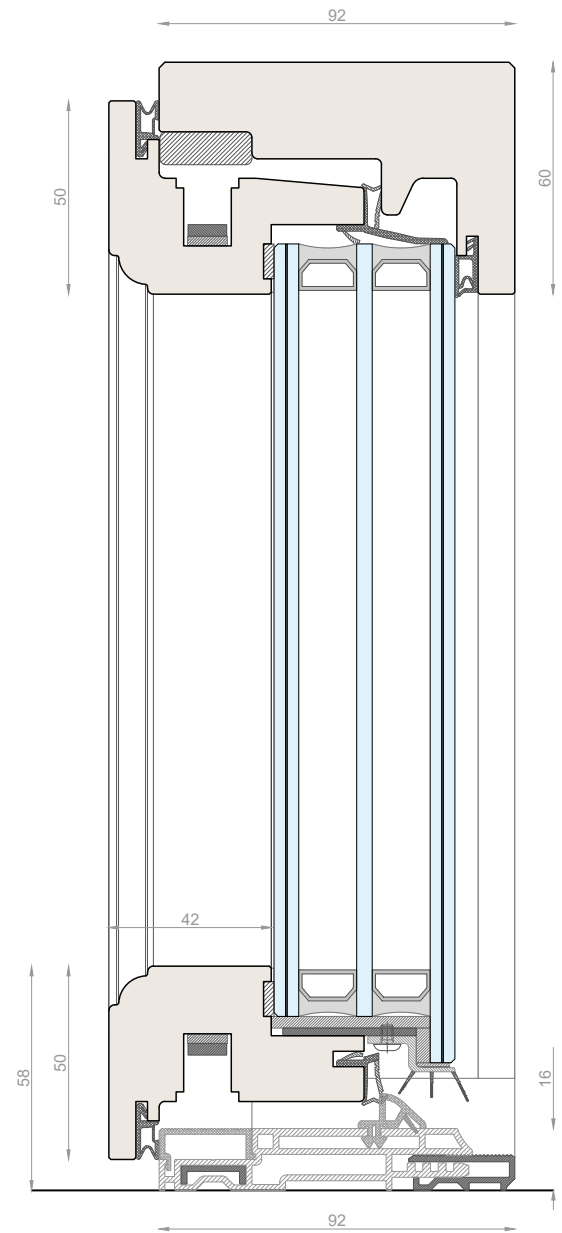

SKYLINE CLASSIC

- collection -

CARMINATI
TAILOR-MADE WINDOWS

The background of the entire image is a close-up, high-resolution photograph of a wood surface. The wood grain is oriented diagonally, running from the top-left towards the bottom-right. The color palette is a range of natural wood tones, from light tan and beige to deep, rich browns and near-black shadows, creating a complex, organic texture.

WOOD

- finish -

TECHNICAL DETAILS

SKYLINE MINIMAL FRAMES 78 Classic

Window 1sash/2sashes
double glazing, concealed hinges

SKYLINE MINIMAL FRAMES 78 *Classic*

Entrance Door 1sash
double glazing, concealed hinges

SKYLINE MINIMAL FRAMES 92 *Classic*

Window 1sash/2sashes
triple glazing, concealed hinges

SKYLINE MINIMAL FRAMES 92 *Classic*

Entrance Door 1sash
triple glazing, concealed hinges

SKYLINE MINIMAL FRAMES 92 *Classic*
 Window 1sash/2sashes
 double glazing, crosspieces, concealed hinges

SKYLINE MINIMAL FRAMES 92 *Classic*
 Entrance Door 1sash
 double glazing, crosspieces, concealed hinges

SKYLINE MINIMAL FRAMES 110 *Classic*

Window 1sash/2sashes
triple glazing, crosspieces, concealed hinges