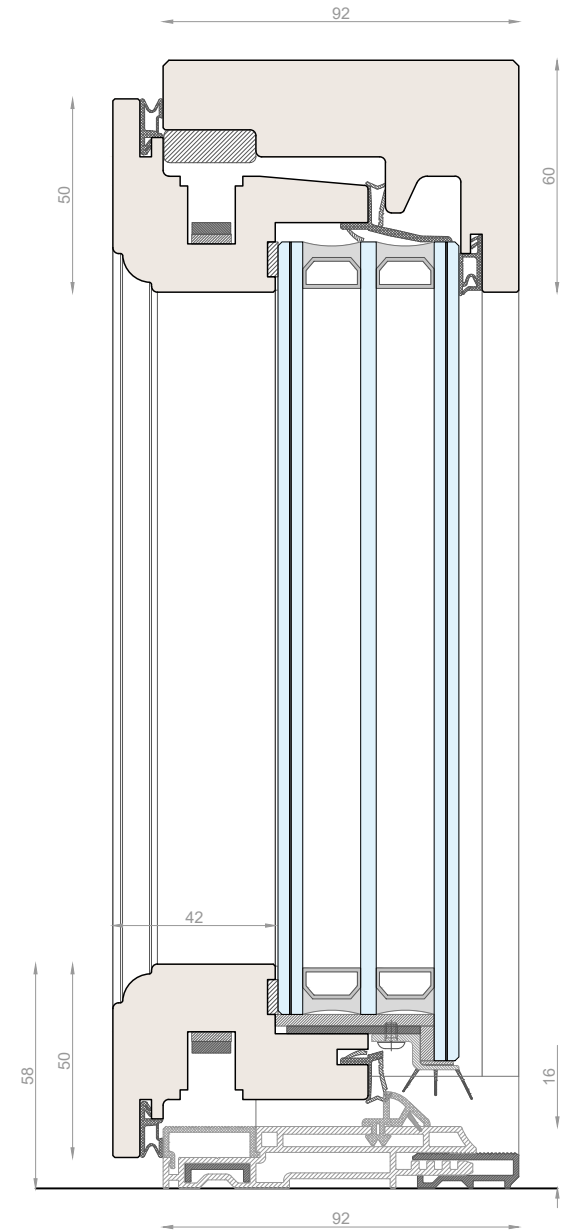

SKYLINE CLASSIC

- collection -

CARMINATI
TAILOR-MADE WINDOWS

The background of the entire image is a close-up, high-resolution photograph of a wood surface. The wood grain is oriented diagonally, running from the top-left towards the bottom-right. The color palette is a range of natural wood tones, from light tan and beige to deep, rich browns and near-black shadows, creating a complex, organic texture.

WOOD

- finish -

TECHNICAL DETAILS

SKYLINE MINIMAL FRAMES 78 Classic

Window 1sash/2sashes
double glazing, concealed hinges

SKYLINE MINIMAL FRAMES 78 *Classic*

Entrance Door 1sash
double glazing, concealed hinges

SKYLINE MINIMAL FRAMES 92 *Classic*

Window 1sash/2sashes
triple glazing, concealed hinges

SKYLINE MINIMAL FRAMES 92 *Classic*

Entrance Door 1sash
triple glazing, concealed hinges

SKYLINE MINIMAL FRAMES 92 *Classic*
 Window 1sash/2sashes
 double glazing, crosspieces, concealed hinges

SKYLINE MINIMAL FRAMES 92 *Classic*
 Entrance Door 1sash
 double glazing, crosspieces, concealed hinges

SKYLINE MINIMAL FRAMES 110 *Classic*

Window 1sash/2sashes
triple glazing, crosspieces, concealed hinges