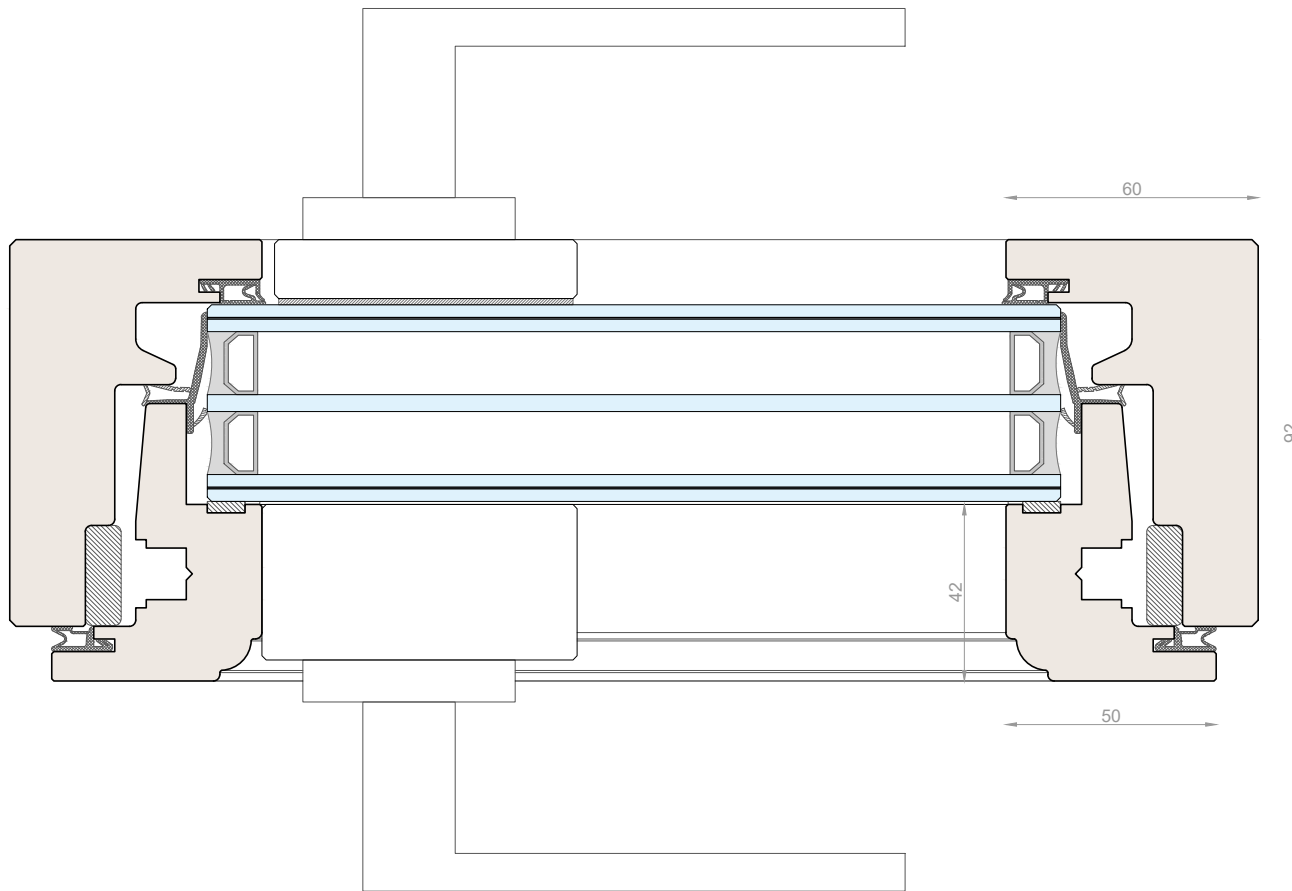

SKYLINE CLASSIC

- collection -

CARMINATI
TAILOR-MADE WINDOWS

The background of the entire image is a close-up, high-resolution photograph of a wood surface. The wood grain is oriented diagonally, running from the top-left towards the bottom-right. The color palette is a range of natural wood tones, from light tan and beige to deep, rich browns and near-black shadows, creating a complex, organic texture.

WOOD

- finish -

TECHNICAL DETAILS

SKYLINE MINIMAL FRAMES 78 Classic

Window 1sash/2sashes
double glazing, concealed hinges

SKYLINE MINIMAL FRAMES 78 *Classic*

Entrance Door 1sash
double glazing, concealed hinges

SKYLINE MINIMAL FRAMES 92 *Classic*

Window 1sash/2sashes
triple glazing, concealed hinges

SKYLINE MINIMAL FRAMES 92 *Classic*

Entrance Door 1sash
triple glazing, concealed hinges

SKYLINE MINIMAL FRAMES 92 *Classic*
 Window 1sash/2sashes
 double glazing, crosspieces, concealed hinges