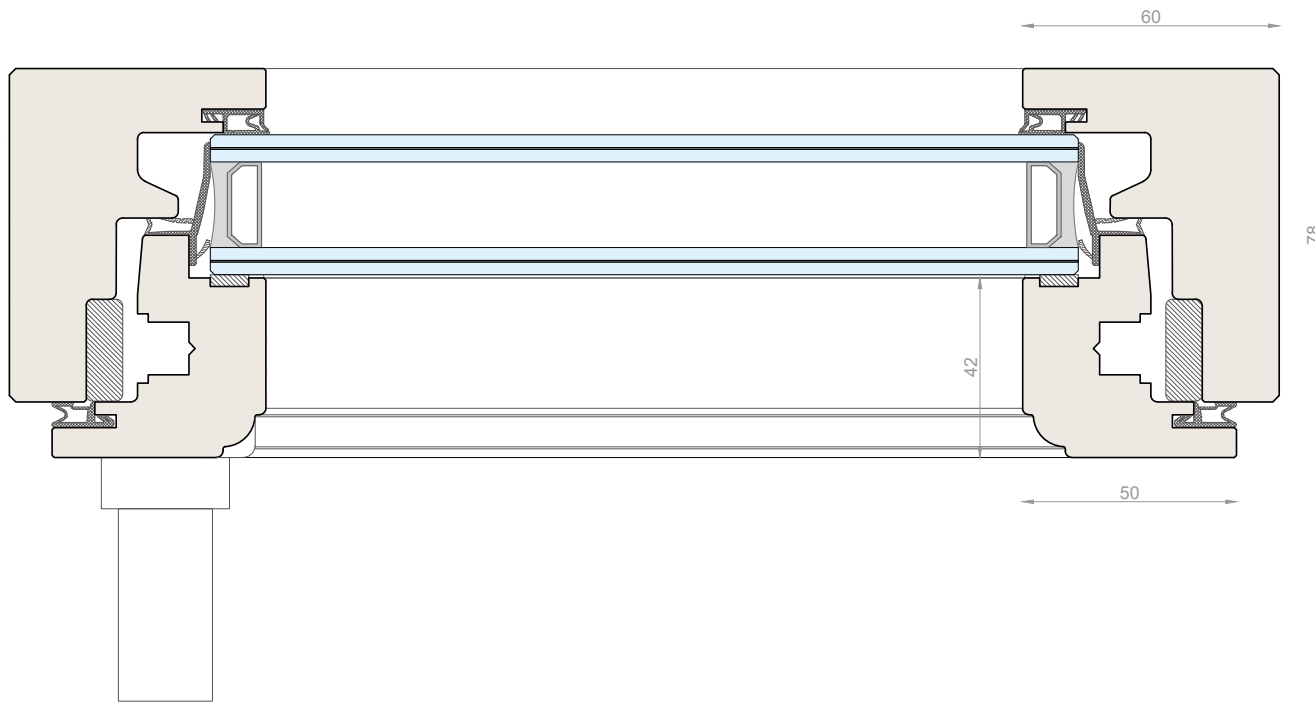

SKYLINE CLASSIC

- collection -

CARMINATI
TAILOR-MADE WINDOWS

The background of the entire image is a close-up, high-resolution photograph of a wood surface. The wood grain is oriented diagonally, running from the top-left towards the bottom-right. The color palette is a range of natural wood tones, from light tan and beige to deep, rich browns and near-black shadows, creating a complex, organic texture.

WOOD

- finish -

TECHNICAL DETAILS

SKYLINE MINIMAL FRAMES 78 Classic

Window 1sash/2sashes
double glazing, concealed hinges

SKYLINE MINIMAL FRAMES 78 *Classic*

Entrance Door 1sash
double glazing, concealed hinges

SKYLINE MINIMAL FRAMES 92 *Classic*

Window 1sash/2sashes
triple glazing, concealed hinges

SKYLINE MINIMAL FRAMES 92 *Classic*

Entrance Door 1sash
triple glazing, concealed hinges

SKYLINE MINIMAL FRAMES 92 *Classic*
 Window 1sash/2sashes
 double glazing, crosspieces, concealed hinges