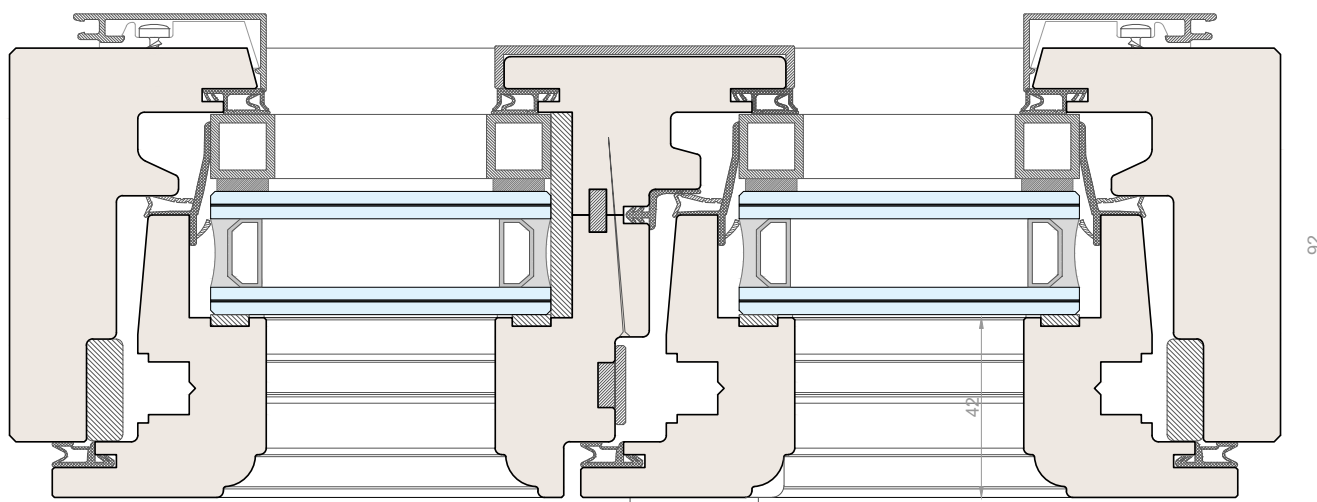

WOOD

- finish -

TECHNICAL DETAILS

SKYLINE MINIMAL FRAMES 78 Classic

Window 1sash/2sashes
double glazing, concealed hinges

SKYLINE MINIMAL FRAMES 78 *Classic*

Entrance Door 1sash
double glazing, concealed hinges

SKYLINE MINIMAL FRAMES 92 *Classic*

Window 1sash/2sashes
triple glazing, concealed hinges

SKYLINE MINIMAL FRAMES 92 *Classic*

Entrance Door 1sash
triple glazing, concealed hinges

SKYLINE MINIMAL FRAMES 92 *Classic*
 Window 1sash/2sashes
 double glazing, crosspieces, concealed hinges

SKYLINE MINIMAL FRAMES 92 *Classic*
 Entrance Door 1sash
 double glazing, crosspieces, concealed hinges

SKYLINE MINIMAL FRAMES 110 *Classic*

Window 1sash/2sashes
triple glazing, crosspieces, concealed hinges